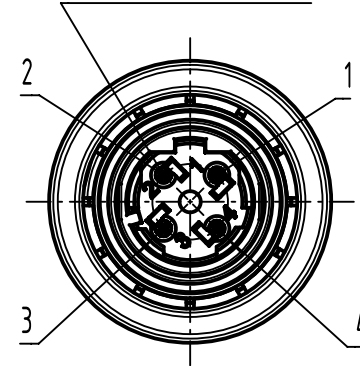

1 2 3 4 5 6

A (2:1)
contact face acc. to
IEC 61076-2-101

conductor cross section	AWG22
cable outside diameter	5,7 - 8,8mm

	All rights reserved Department EL PD	All Dimensions in mm Original Size DIN A4		Scale 1:1	Free size tol.	Ref.	
		Created by FARCASIU	Inspected by STOICA	Standardisation ROEBEN	Date 2022-04-14	State Final Release	
HARTING D-32339 Espelkamp		Title M12 PushPull IDC D-cod 4-pol male				Doc-Key / ECM-Nr. 100668768/UGD/001/K 500000215751	
		Type TB	Number 21033821401			Rev. K	Page 1/1