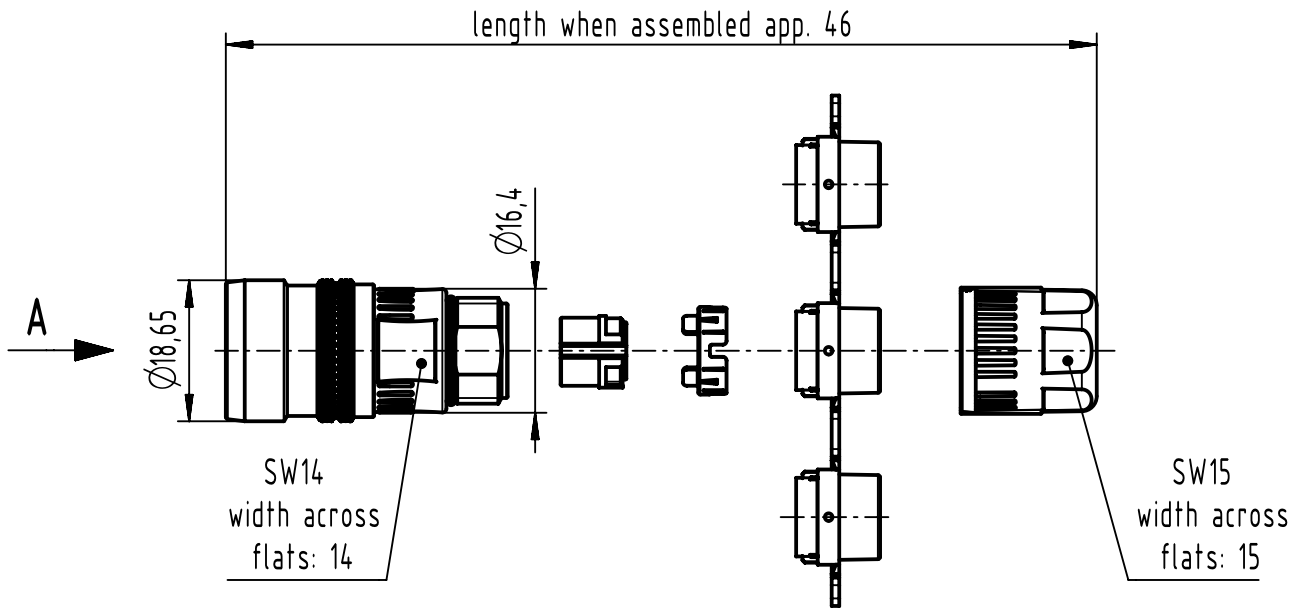

1 2 3 4 5 6

A (2:1)
contact face acc. to
IEC 61076-2-101

conductor cross section	AWG22
cable outside diameter	5,7 - 8,8mm

	All rights reserved Department EL PD	All Dimensions in mm Original Size DIN A4		Scale 1:1	Free size tol.	Ref.	
		Created by FARCASIU	Inspected by STOICA	Standardisation ROEBEN	Date 2022-04-14	State Final Release	
HARTING D-32339 Espelkamp		Title M12 PushPull IDC D-cod 4-pol male				Doc-Key / ECM-Nr. 100668768/UGD/001/K 500000215751	
		Type TB	Number 21033821401			Rev. K	Page 1/1