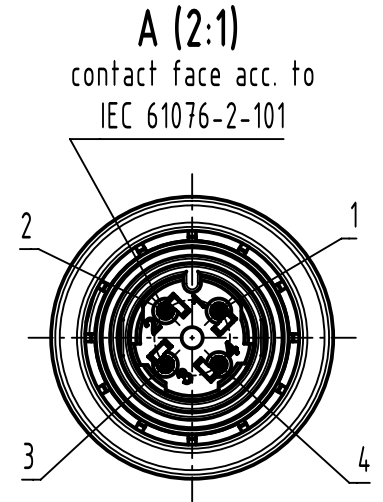

1 2 3 4 5 6

conductor cross section	AWG22
cable outside diameter	5,7 - 8,8mm

	All rights reserved Department EL PD	All Dimensions in mm Original Size DIN A4			Scale 1:1	Free size tol.		Ref. Sub.		
		HARTING D-32339 Espelkamp	Created by FARCASIU	Inspected by STOICA	Standardisation ROEBEN	Date 2022-04-14	State Final Release		Doc-Key / ECM-Nr. 100669914/UGD/001/L 500000215750	
Title M12 PushPull IDC A-cod 4-pol male							Type TB		Number 21033221401	
								Rev. L	Page 1/1	