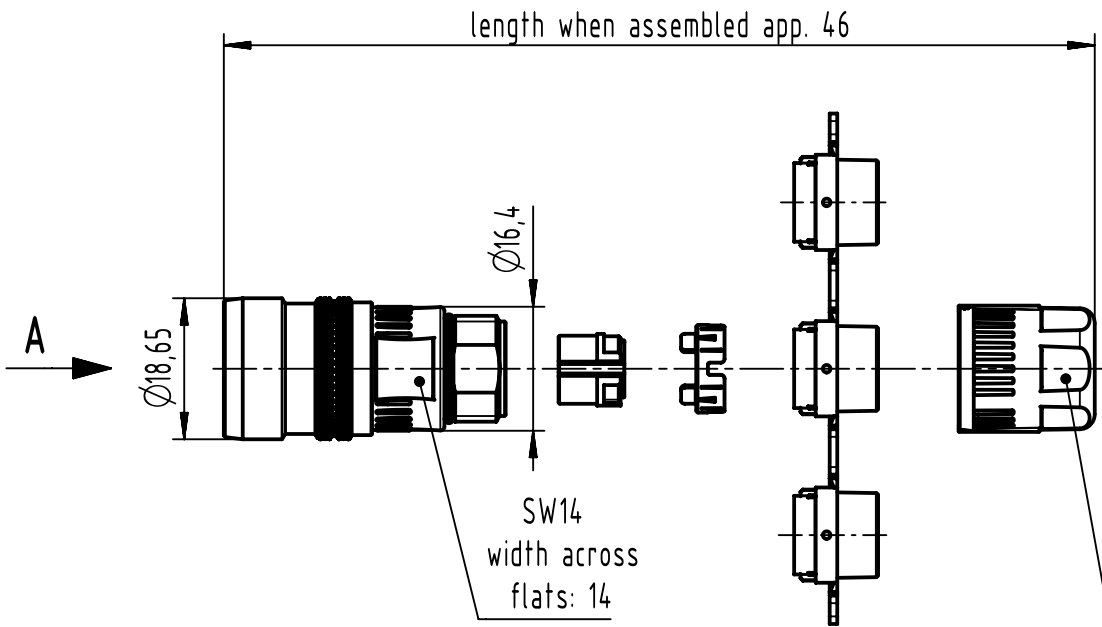

1 2 3 4 5 6

conductor cross section	AWG22
cable outside diameter	5,7 - 8,8mm

	All rights reserved Department EL PD	All Dimensions in mm Original Size DIN A4			Scale 1:1	Free size tol.		Ref. Sub.		
		HARTING D-32339 Espelkamp	Created by FARCASIU	Inspected by STOICA	Standardisation ROEBEN	Date 2022-04-14	State Final Release		Doc-Key / ECM-Nr. 100669914/UGD/001/L 500000215750	
Title M12 PushPull IDC A-cod 4-pol male							Type TB		Number 21033221401	
								Rev. L	Page 1/1	