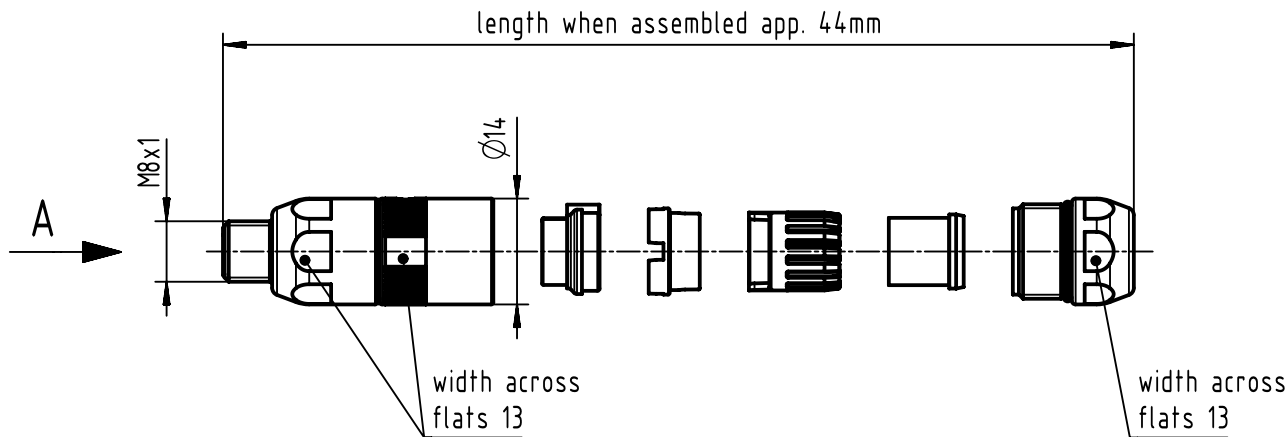

1 2 3 4 5 6

A

B

C

D

conductor cross section	AWG22
cable outside diameter	6.2 - 6.8mm

	All rights reserved Department EL PD HARTING Electronics GmbH D-32339 Espelkamp	All Dimensions in mm Original Size DIN A4	Scale 1:1	Free size tol.	Ref. Sub.
		Created by BUSSMANN	Inspected by FRIESENH	Standardisation 302077	Date 2020-12-04
Title M8-CC-IDC-4P-PCOD-M-STR-SHLD					Doc-Key / ECM-Nr. 100775010/UGD/001/B 500000184191
		Type TB	Number 21021451405		Rev. B
					Page 1/1