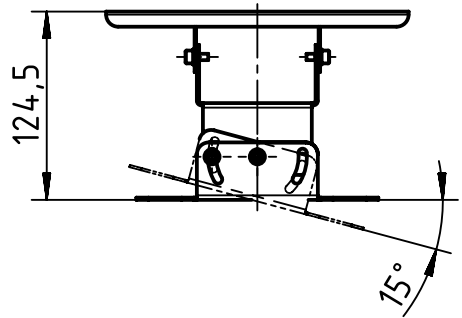

mast clamp

1x mounting clamp  
4x slotted head cap screw M6x10

wall clamp

	All rights reserved Department EL PD - DE HARTING Electric GmbH & Co. KG D-32339 Espelkamp	All Dimensions in mm Original Size DIN A4	Scale 1:5	Free size tol.	Ref. Sub. TB 20 93 102 0103 v. 17.10.11
		Created by STICKFORTH	Inspected by WULF	Standardisation RUETERA	Date 2017-05-18
Title RF-MOUNT-ANT-A (for WR30)				Doc-Key / ECM-Nr. 100217374/UGD/004/A 500000119386	
Type TB		Number 20 93 102 0103		Rev. A	Page 1/1