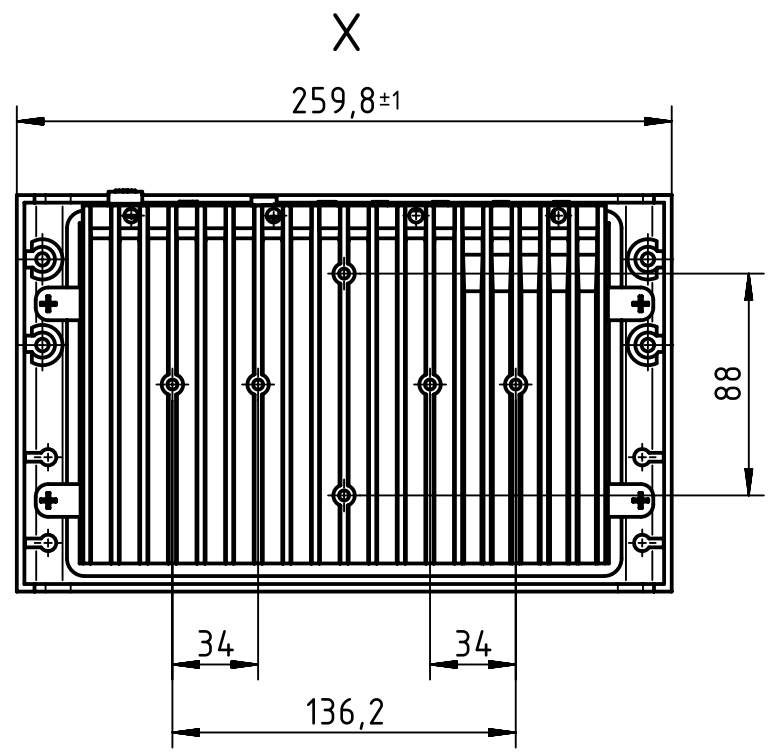

1 2 3 4 5 6

A

B

C

D

 All Dimensions in mm Original Size DIN A4	Scale 1:3	Free size tol.			Ref. Sub. 20 91 104 1104 v. 05.08.11
	 All rights reserved Department EL PD - DE	Created by DICK	Inspected by WULF	Standardisation RUETERA	Date 2017-07-18
HARTING Electric GmbH & Co. KG D-32339 Espelkamp		Title RFID Reader RF-R400, FCC			Doc-Key / ECM-Nr. 100724810/UGD/016/A 500000121732
		Type TB	Number 20 91 107 1102		Rev. A Page 1/1