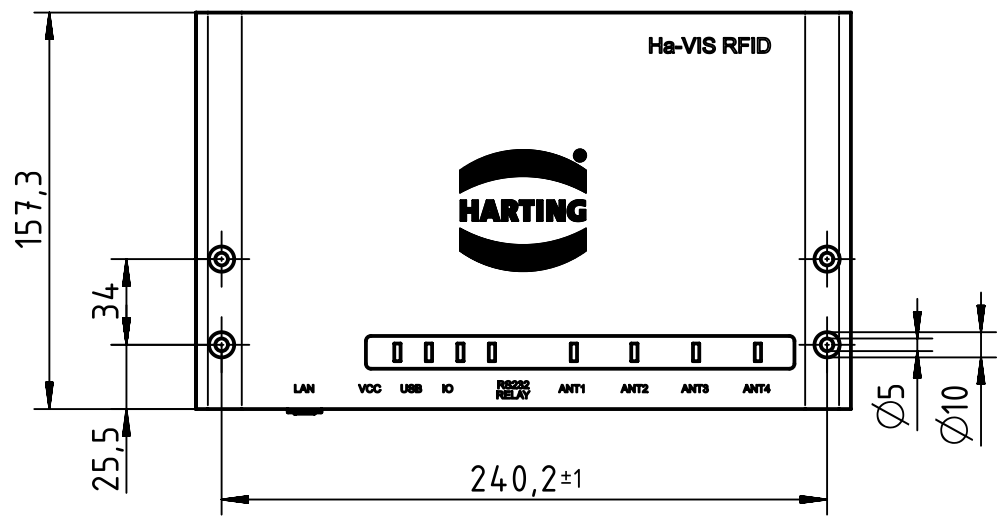

1 2 3 4 5 6

A

B

C

D

 All Dimensions in mm Original Size DIN A4	Scale 1:3	Free size tol.			Ref. Sub. 20 91 104 1104 v. 05.08.11
	 All rights reserved Department EL PD - DE	Created by DICK	Inspected by WULF	Standardisation RUETERA	Date 2017-07-18
HARTING Electric GmbH & Co. KG D-32339 Espelkamp		Title RFID Reader RF-R400, FCC			Doc-Key / ECM-Nr. 100724810/UGD/016/A 500000121732
		Type TB	Number 20 91 107 1102		Rev. A Page 1/1