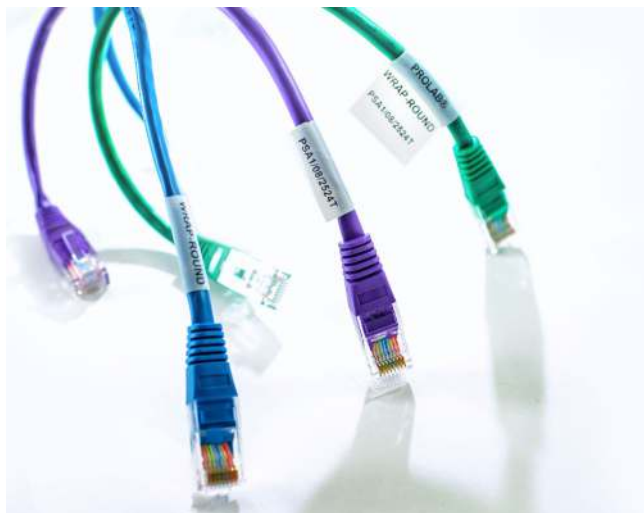

Prolab® Wrap Around Labels

The Prolab® wrap round self-laminating labels are made from a durable polyester, for long term bonding to the cable they have a strong acrylic adhesive.

The Silver Fox Prolab® Standard wrap-around cable labels are self-laminating and can be printed using a standard office laser printer.

The labels incorporate a highly opaque printable area ensuring excellent levels of clarity for your message whatever the colour of the cable.

The clear 'tail' on the label wraps around the cable and the printable area giving additional protection to the message printed.

Available in packs of 10 or 100 sheets.

TECHNICAL DATA

Printing method:	Standard Laser
Material:	Self-adhesive Polyester
Thickness:	25 micron
Sheet Size:	A4
RoHS:	Yes
Reach:	Yes

TESTING

Test	Method
Low Temperature	MIL-STD-810F Method 502.4 - 72 hours @ -40°C
Elevated Temperature*	MIL-STD-202G Method 108A - 2000 hours @ 70°C to 100°C
H2S Sour Gas	Exposure (2% H2S)
UV Weathering	ISO 4982 Part 3 Method A Cycle 1 - 500 hours*
Salt Mist Spray	IEC60068-2-52 Test Kb Salt Mist (Cyclic)

* Samples were subjected to 500 hours @ 70°C, followed by 500 hours @ 85°C followed by 1000 hours @ 100°C.

For more information and to discuss your needs please contact our sales team on: +44 (0)1707 37 37 27 or email sales@silverfox.co.uk | www.silverfox.co.uk | support@silverfox.co.uk

Copyright © Silver Fox | 2020 Version 1