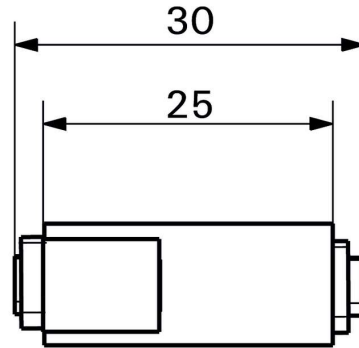

Dimensioned drawing