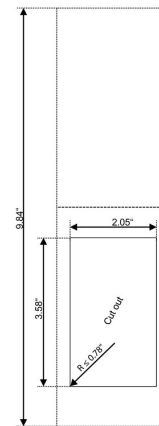

Klingenbergstraße 26

D-32758 Detmold

Germany

www.weidmueller.com

Technical data

Dimensions and weights

Depth	27.5 mm	Depth (inches)	1.083 inch
Height	134 mm	Height (inches)	5.276 inch
Width	67 mm	Width (inches)	2.638 inch
Wall thickness, min.	1 mm	Wall thickness, max.	5 mm
Net weight	505 g		

IE-FC-SFM-CAB

Weidmüller Interface GmbH & Co. KG
Klingenbergstraße 26
D-32758 Detmold
Germany

www.weidmueller.com

Drawings

Dimensioned drawing

Unit: mm

Installation cut-out

Unit: mm

Dimensioned drawing

Unit: in

Installation cut-out

Unit: in