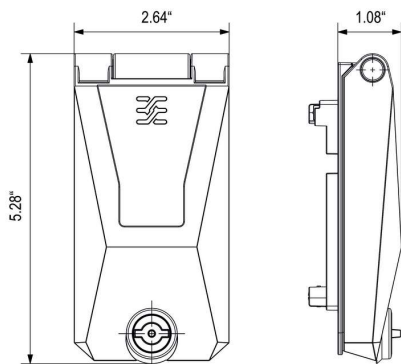

Klingenbergstraße 26

D-32758 Detmold

Germany

www.weidmueller.com

Technical data

Dimensions and weights

Depth	27.5 mm	Depth (inches)	1.083 inch
Height	134 mm	Height (inches)	5.276 inch
Width	67 mm	Width (inches)	2.638 inch
Wall thickness, min.	1 mm	Wall thickness, max.	5 mm
Net weight	505 g		

IE-FC-SFM-CAB

Weidmüller Interface GmbH & Co. KG
Klingenbergstraße 26
D-32758 Detmold
Germany

www.weidmueller.com

Drawings

Dimensioned drawing

Unit: mm

Installation cut-out

Unit: mm

Dimensioned drawing

Unit: in

Installation cut-out

Unit: in