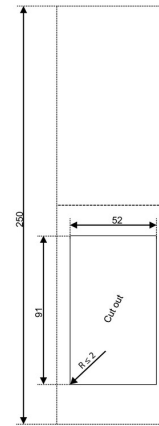

Klingenbergstraße 26

D-32758 Detmold

Germany

www.weidmueller.com

Technical data

Dimensions and weights

Depth	27.5 mm	Depth (inches)	1.083 inch
Height	134 mm	Height (inches)	5.276 inch
Width	67 mm	Width (inches)	2.638 inch
Wall thickness, min.	1 mm	Wall thickness, max.	5 mm
Net weight	505 g		

IE-FC-SFM-CAB

Weidmüller Interface GmbH & Co. KG
Klingenbergstraße 26
D-32758 Detmold
Germany

www.weidmueller.com

Drawings

Dimensioned drawing

Unit: mm

Installation cut-out

Unit: mm

Dimensioned drawing

Unit: in

Installation cut-out

Unit: in