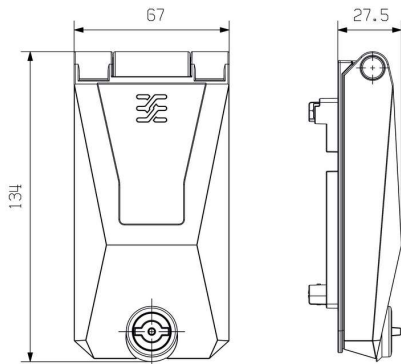

Klingenbergstraße 26

D-32758 Detmold

Germany

www.weidmueller.com

Technical data

Dimensions and weights

Depth	27.5 mm	Depth (inches)	1.083 inch
Height	134 mm	Height (inches)	5.276 inch
Width	67 mm	Width (inches)	2.638 inch
Wall thickness, min.	1 mm	Wall thickness, max.	5 mm
Net weight	505 g		

IE-FC-SFM-CAB

Weidmüller Interface GmbH & Co. KG
Klingenbergstraße 26
D-32758 Detmold
Germany

www.weidmueller.com

Drawings

Dimensioned drawing

Unit: mm

Installation cut-out

Unit: mm

Dimensioned drawing

Unit: in

Installation cut-out

Unit: in