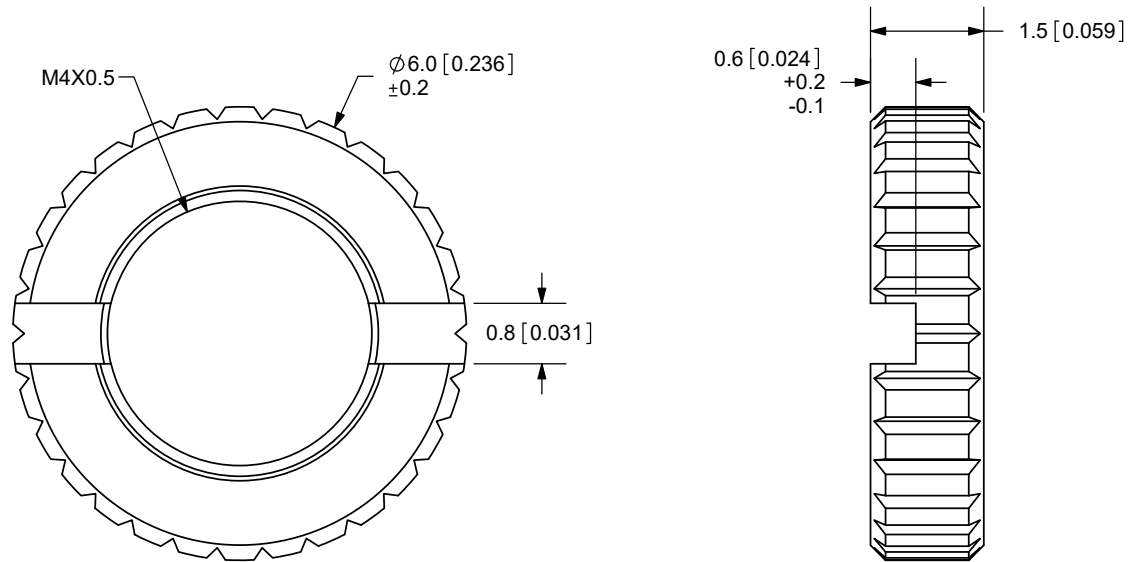

REV.	DESCRIPTION	DATE
A	NEW DRAWING	11/11/2009
B	LOGO, BRAND UPDATE	10/28/2022

TOLERANCE:
 ± 0.1 mm UNLESS OTHERWISE
SPECIFIED

CUI DEVICES
6405 SW Rosewood St, Suite C
Lake Oswego, OR 97035
Phone: 877-323-3576
Website: www.cuidevices.com

TITLE: M4X0.5 NUT		REV: B
PART NO. 2.5mm-nut-e		UNITS: MM [INCHES]
DRAWN BY: RDS	APPROVED BY:	SCALE: 10:1

PC FILE NAME:
2.5mm-nut-e

COPYRIGHT 2022 BY CUI DEVICES

	MATERIAL	PLATING	COLOR
NUT	Brass	Nickel	Silver