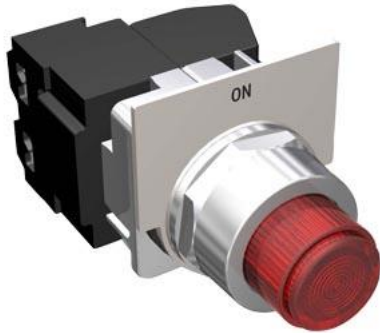

PUSHBUTTON"FS" P-T-T RED "ON"120V

Figure similar

product brand name

NEMA Control Product Accessories

Further information

Industry Mall (Online ordering system)

<https://mall.industry.siemens.com/mall/en/us/Catalog/product?mlfb=US2:49SPLPBRF>