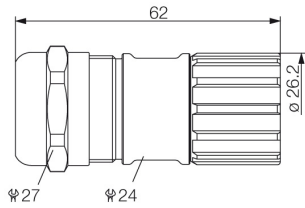

**Technical data**

**Dimensions and weights**

Net weight 71 g

**Temperatures**

Operating temperature, max. 125 °C      Operating temperature, min. -40 °C

**Environmental Product Compliance**

REACH SVHC Lead 7439-92-1

**Standards**

Certificate No. (UR) E344862

**General data**

Cable diameter, max.	12 mm	Cable diameter, min.	7 mm
Conductor O.D.	7 - 12mm	Conductor O.D., max.	12 mm
Conductor O.D., min.	7 mm	Connection thread	M23
Housing main material	Copper-zinc alloy, Zinc diecast	Plugging cycles	> 1000
Protection degree	IP67, IP69K	Temperature range of housing	-40...+125 °C

**Drawings**

**Dimensioned drawing**