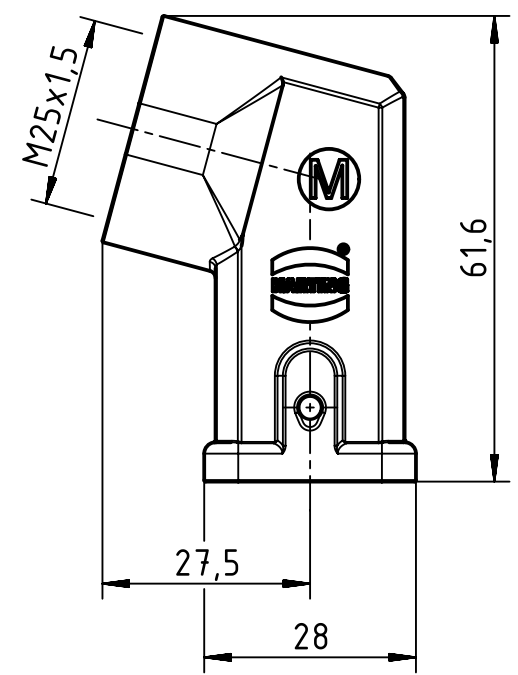

1 2 3 4 5 6

A

B

C

D

	All Dimensions in mm Original Size DIN A4		Scale 1:1	Free size tol.		Ref.
						Sub.
	All rights reserved		Created by LONGL	Inspected by HEW	Standardisation RUETERA	Date 2018-08-09
	Department EL PD		Title Han 3EMC hood M25 side entry			State Final Release
HARTING (Zhuhai) Manufacturing Co., Ltd. 519085 Zhuhai, China			Type TB	Number 19 62 003 1645		Doc-Key / ECM-Nr. 100760876/UGD/001/A 500000135335
					Rev. A	Page 1/1