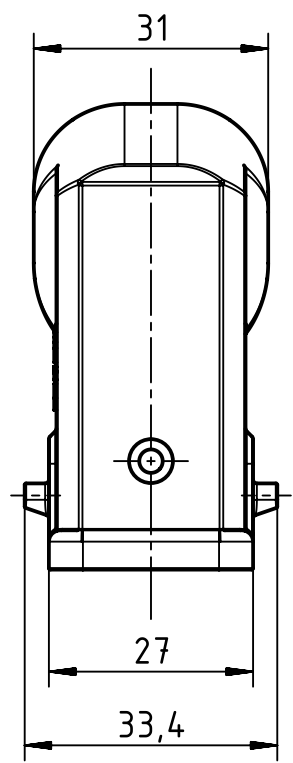

1 2 3 4 5 6

A

B

C

D

	All Dimensions in mm Original Size DIN A4		Scale 1:1	Free size tol.		Ref.
						Sub.
	All rights reserved		Created by LONGL	Inspected by HEW	Standardisation RUETERA	Date 2018-08-09
	Department EL PD		Title Han 3EMC hood M25 side entry			State Final Release
HARTING (Zhuhai) Manufacturing Co., Ltd. 519085 Zhuhai, China			Type TB	Number 19 62 003 1645		Doc-Key / ECM-Nr. 100760876/UGD/001/A 500000135335
					Rev. A	Page 1/1