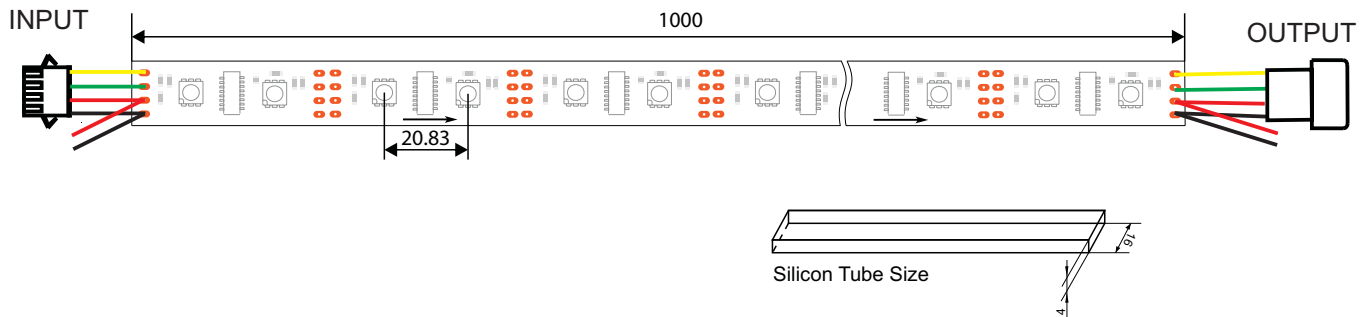

## LPD8806 Addressable LED strip(CID2457)

### Outline Dimension (Unit:mm)

P/N	Size/mm	LED	IC/Qty	LED Qty/m	Luminous(mcd)	Angle	Voltage	Wattage/m	IP Rate
SJ-10048-8806-1m	1000*15	5050RGB	LPD8806/24	48	R:38400 G:81600 B:43200	140°	DC5V	11.52W(max)	IP 65 IP 20

### Product features

- 1-This digital strip 1meter in a reel ,48pcs RGB LED per meter,every 2LEDs driven by LPD8806
- 2-Flexible PCB : White only,PCB Width 15mm
- 3-Waterproof version-Silicon Tube coating :W 16\* H4mm
- 4-DC5V power requirement only(do not exceed 6VDC or short circuit),
- 5-4Pin JST SM connector (non-waterproof) soldered in each end of strip, extra 2 single wire for Powering in input&output side
- 6 Control: SD controller,DMX decoder,Artnet,Arduino etc
- 7-Customer size available