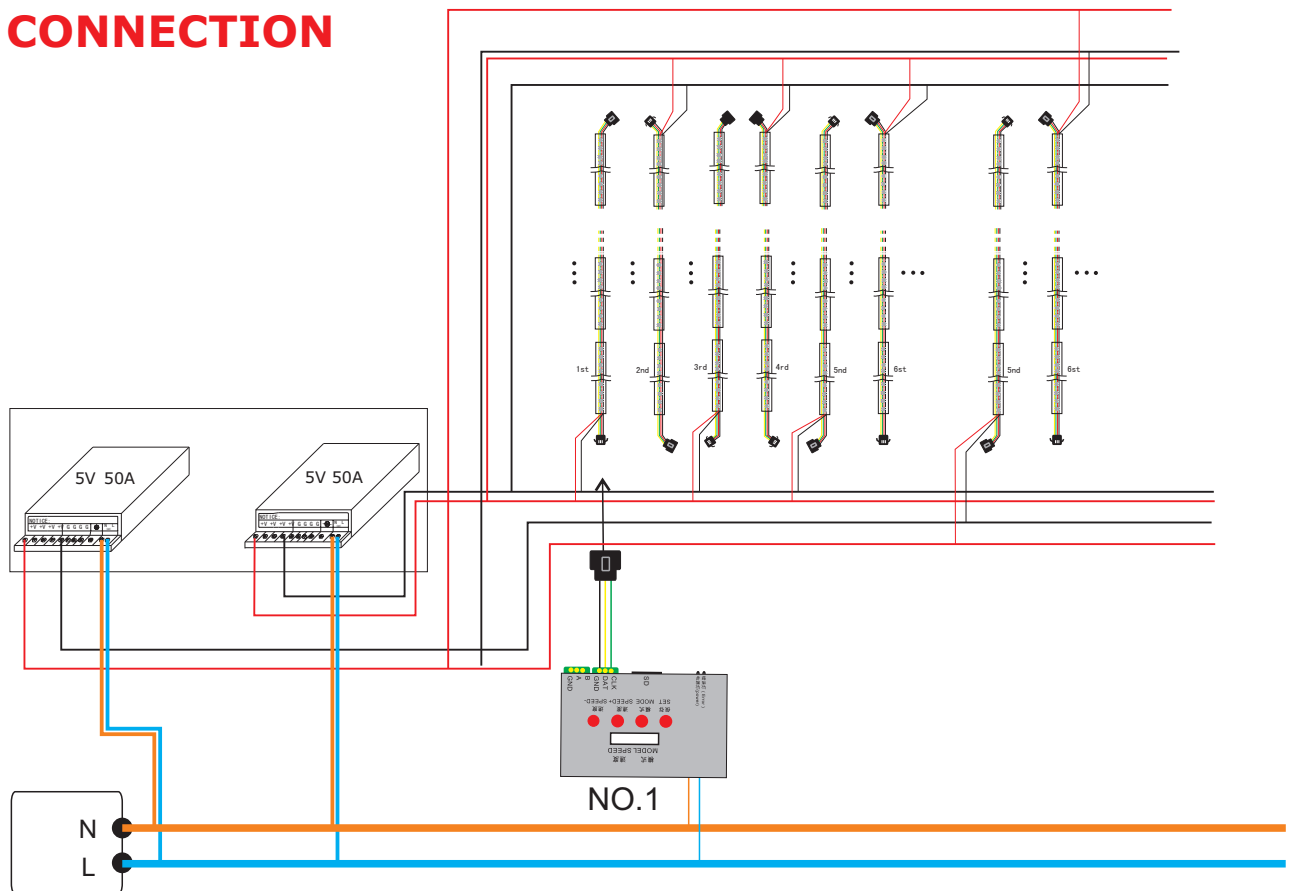

CONNECTION