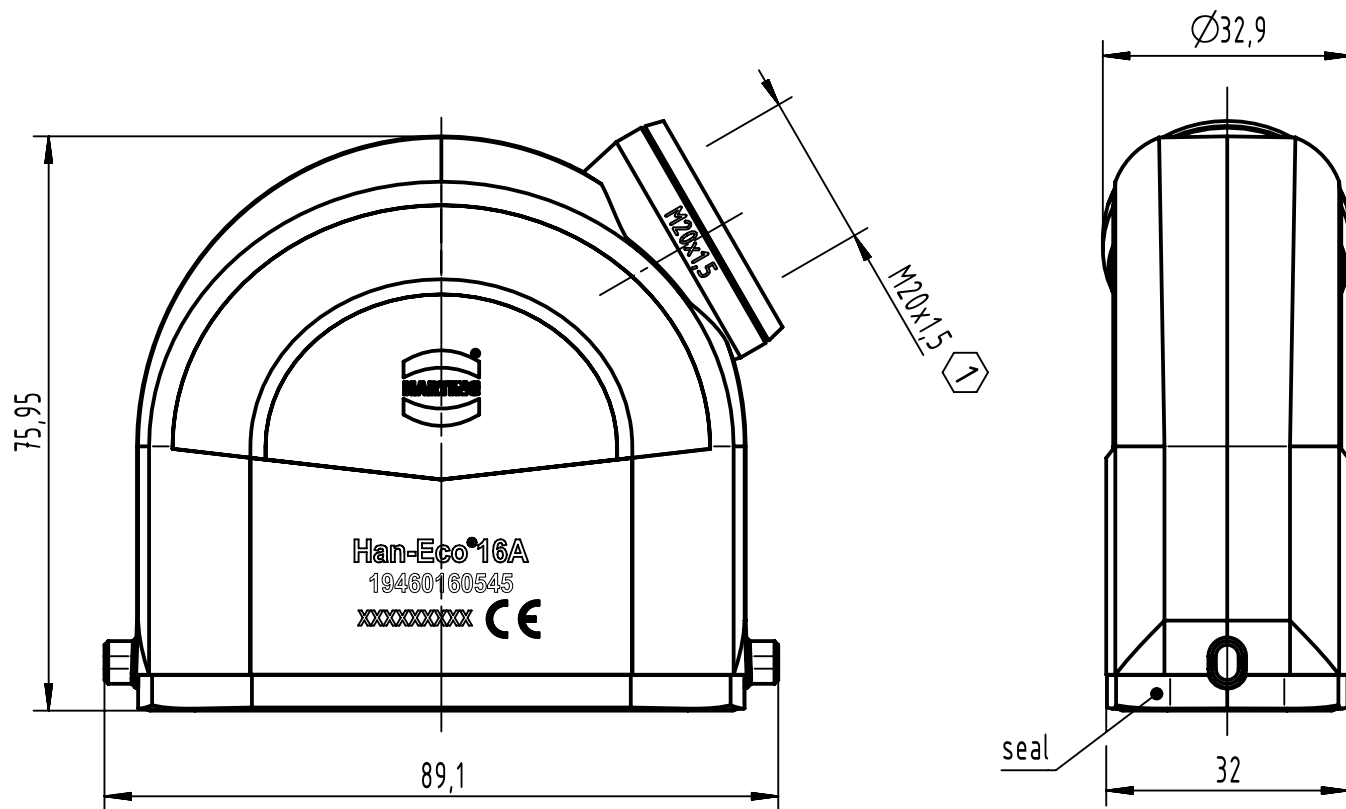

1 2 3 4 5 6

A

B

C

D

① tightening torque max. 7Nm

	All Dimensions in mm Original Size DIN A4		Scale 1:1	Free size tol.		Ref. Sub.	
		All rights reserved Department EL PD	Created by 102700	Inspected by SUNDERMEIER	Standardisation	Date 2021-08-12	State Final Release
HARTING D-32339 Espelkamp		Title Han-Eco 16A-HSE-M20			Doc-Key / ECM-Nr. 100600763/UGD/001/C 500000200802		
		Type TB	Number 19 46 016 0545			Rev. C	Page 1/1