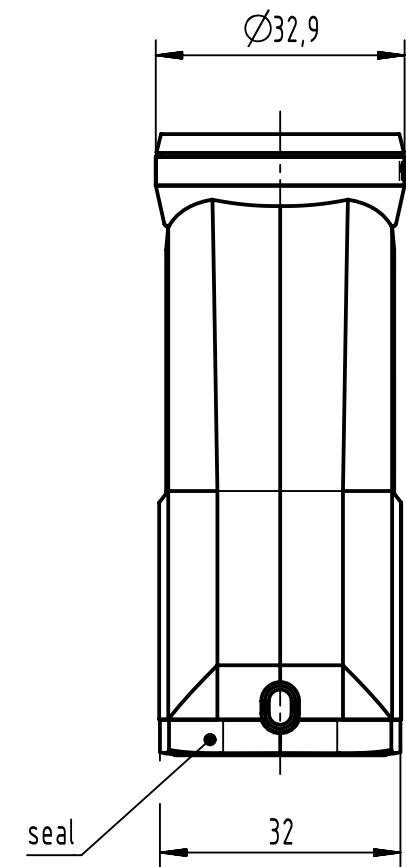

A

B

C

D

① tightening torque max. 7Nm

	All Dimensions in mm Original Size DIN A4		Scale 1:1	Free size tol.		Ref.		
						Sub.		
	All rights reserved		Created by 102700	Inspected by SUNDERMEIER	Standardisation	Date 2021-08-12	State Final Release	
	Department EL PD		Title Han-Eco 16A-HTE-M20				Doc-Key / ECM-Nr. 100600738/UGD/001/C 500000200802	
HARTING D-32339 Espelkamp			Type TB	Number 19 46 016 0445			Rev. C	Page 1/1