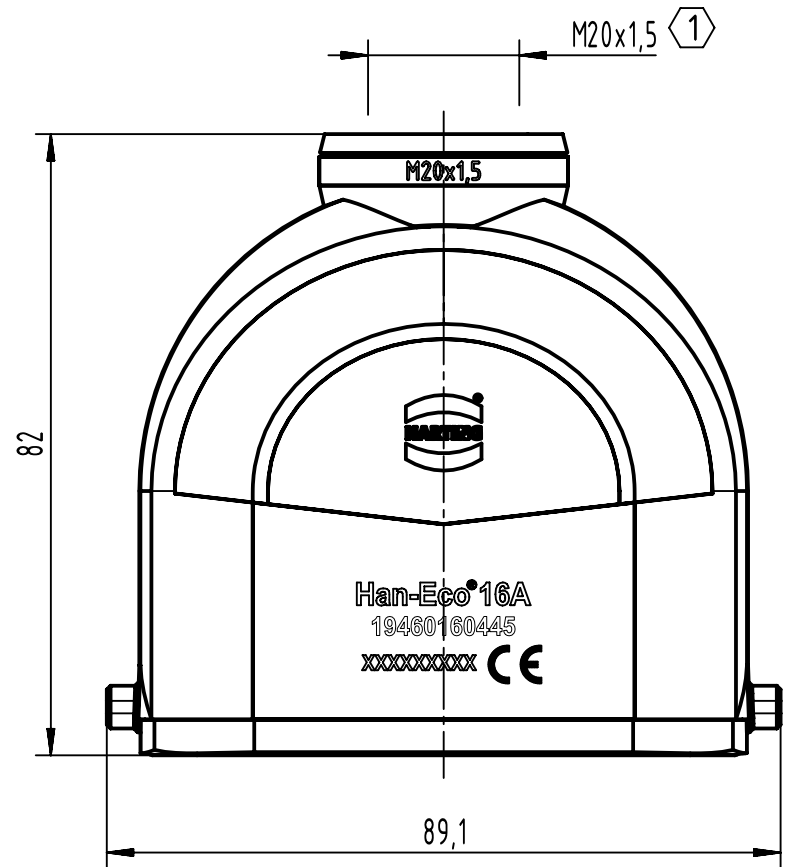

A

B

C

D

① tightening torque max. 7Nm

	All Dimensions in mm Original Size DIN A4		Scale 1:1	Free size tol.		Ref.		
						Sub.		
	All rights reserved		Created by 102700	Inspected by SUNDERMEIER	Standardisation	Date 2021-08-12	State Final Release	
	Department EL PD		Title Han-Eco 16A-HTE-M20				Doc-Key / ECM-Nr. 100600738/UGD/001/C 500000200802	
HARTING D-32339 Espelkamp			Type TB	Number 19 46 016 0445			Rev. C	Page 1/1