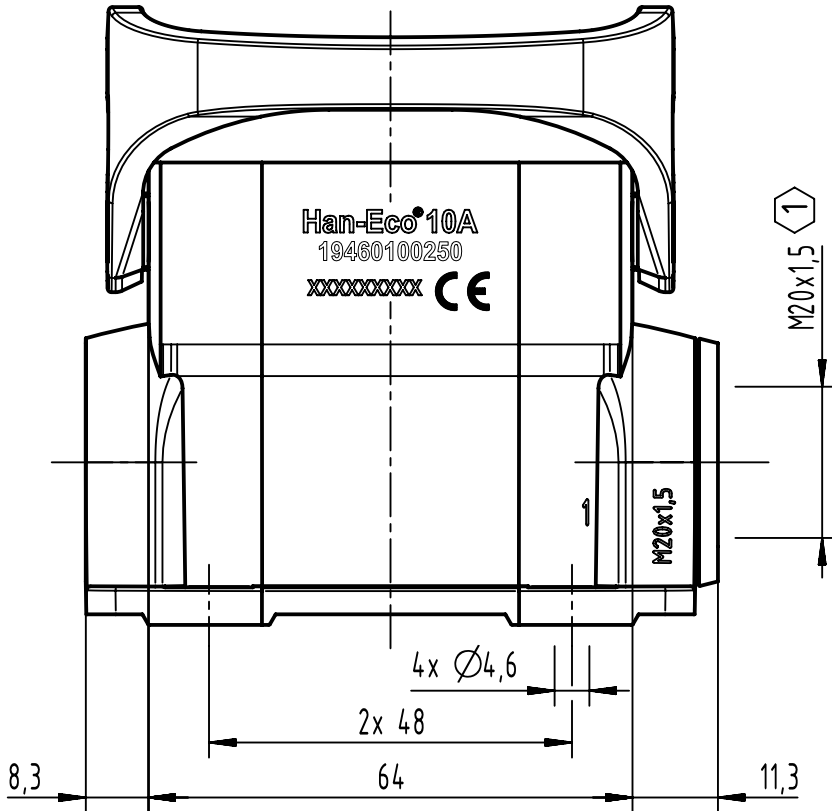

1 2 3 4 5 6

A

B

C

D

1 tightening torque max. 7Nm

	All Dimensions in mm Original Size DIN A4		Scale 1:1	Free size tol.		Ref.	
						Sub.	
	All rights reserved		Created by 102700	Inspected by SUNDERMEIER	Standardisation	Date 2021-08-12	
	Department EL PD					State Final Release	
HARTING			Title Han-Eco 10A-HSM1-M20			Doc-Key / ECM-Nr. 100600264/UGD/001/E 500000201021	
D-32339 Espelkamp			Type TB	Number 19 46 010 0250			
						Rev. E	Page 1/1