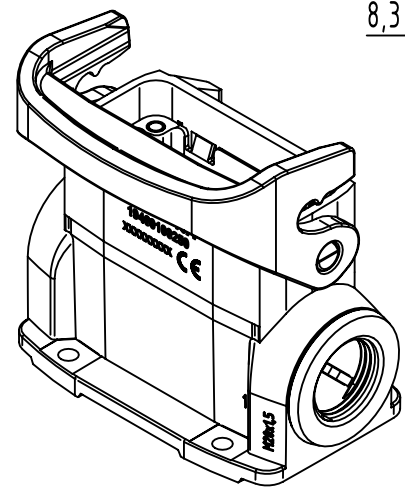

1 2 3 4 5 6

A

B

C

D

1 tightening torque max. 7Nm

	All Dimensions in mm Original Size DIN A4		Scale 1:1	Free size tol.		Ref.	
						Sub.	
	All rights reserved		Created by 102700	Inspected by SUNDERMEIER	Standardisation	Date 2021-08-12	
	Department EL PD					State Final Release	
HARTING			Title Han-Eco 10A-HSM1-M20			Doc-Key / ECM-Nr. 100600264/UGD/001/E 500000201021	
D-32339 Espelkamp			Type TB	Number 19 46 010 0250			
						Rev. E	Page 1/1