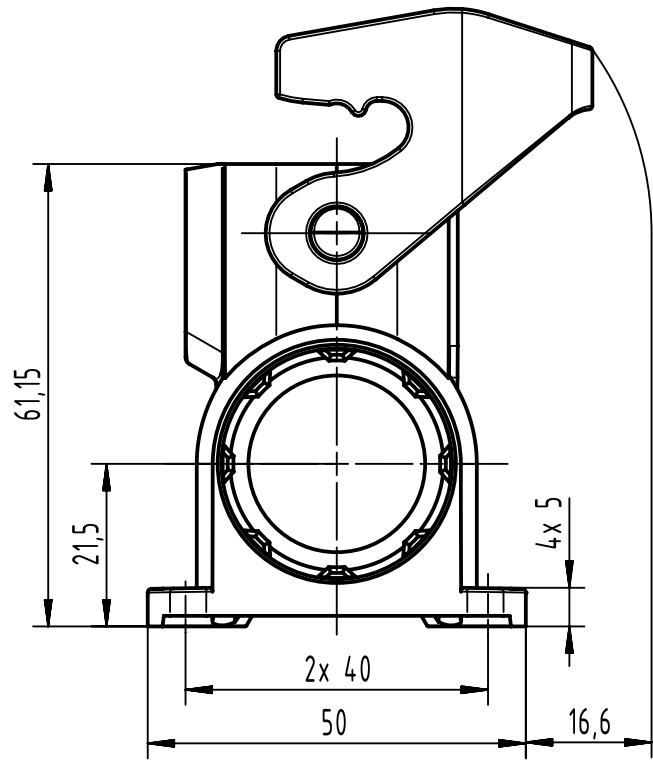

1 2 3 4 5 6

A

B

C

D

1 tightening torque max. 7Nm

	All Dimensions in mm Original Size DIN A4		Scale 1:1	Free size tol.		Ref.	
						Sub.	
	All rights reserved		Created by 102700	Inspected by SUNDERMEIER	Standardisation	Date 2021-08-12	
	Department EL PD					State Final Release	
HARTING			Title Han-Eco 10A-HSM1-M20			Doc-Key / ECM-Nr. 100600264/UGD/001/E 500000201021	
D-32339 Espelkamp			Type TB	Number 19 46 010 0250			
						Rev. E	Page 1/1