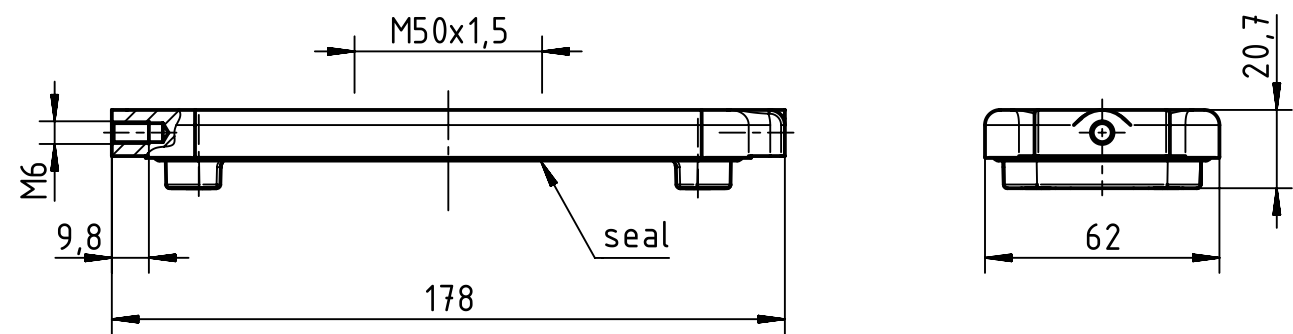

1 2 3 4 5 6

A

B

C

D

	All Dimensions in mm Original Size DIN A4		Scale 1:2	Free size tol.		Ref.		
	All rights reserved Department EL PD - DE		Created by HOLLERT	Inspected by SUNDERMEIER	Standardisation SCHMIDTM	Date 2016-08-30	State Final Release	
HARTING Electric GmbH & Co. KG D-32339 Espelkamp			Title Han 24HPR EasyCon cover 1xM50				Doc-Key / ECM-Nr. 100688097/UGD/004/A 500000108215	
			Type TB	Number 19 40 024 9908			Rev. A	Page 1/1