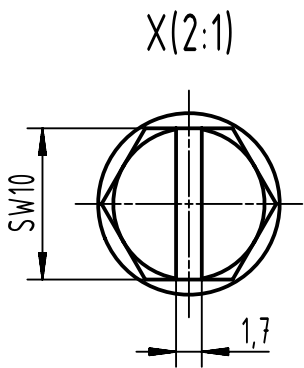

1 2 3 4 5 6

A
B
C
D

	All Dimensions in mm Original Size DIN A4		Scale 1:2	Free size tol.		Ref.	
						Sub.	
	All rights reserved		Created by HOLLERT	Inspected by GERB	Standardisation	Date 2023-01-27	
	Department EL PD					State Final Release	
HARTING			Title Han 24HPR-gs2-SV 2xM32			Doc-Key / ECM-Nr. 100126087/UGD/005/C 500000235240	
D-32339 Espelkamp			Type TB	Number 19 40 024 0537			
						Rev. C	Page 1/1