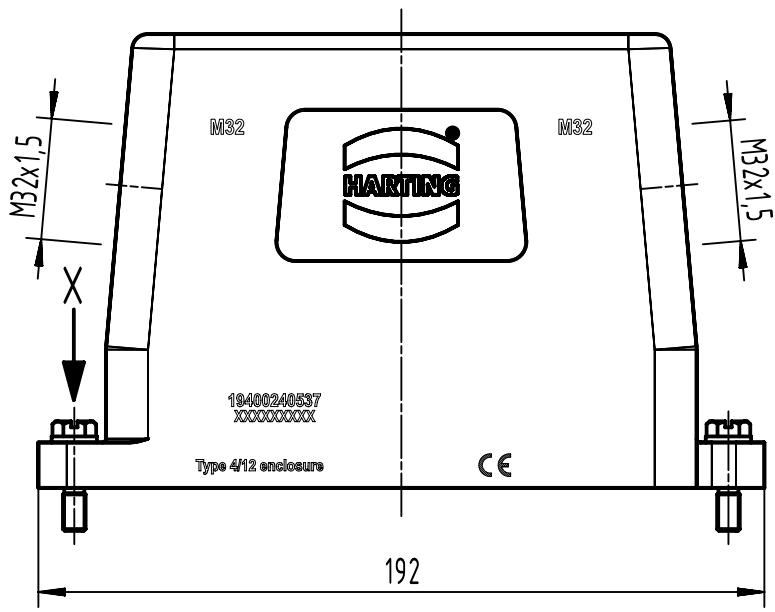

1 2 3 4 5 6

A
B
C
D

	All Dimensions in mm Original Size DIN A4		Scale 1:2	Free size tol.		Ref.	
						Sub.	
	All rights reserved		Created by HOLLERT	Inspected by GERB	Standardisation	Date 2023-01-27	
	Department EL PD					State Final Release	
HARTING			Title Han 24HPR-gs2-SV 2xM32			Doc-Key / ECM-Nr. 100126087/UGD/005/C 500000235240	
D-32339 Espelkamp			Type TB	Number 19 40 024 0537			
						Rev. C	Page 1/1