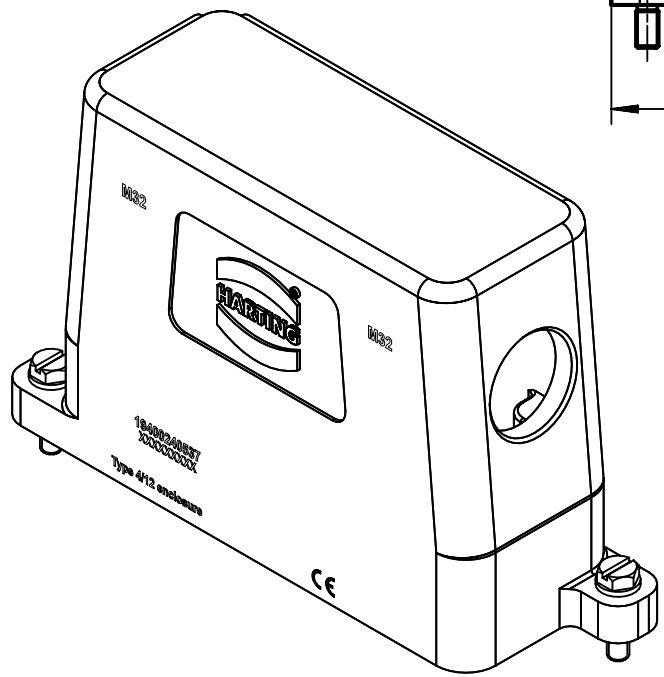

1 2 3 4 5 6

A
B
C
D

	All Dimensions in mm Original Size DIN A4		Scale 1:2	Free size tol.		Ref.	
						Sub.	
	All rights reserved		Created by HOLLERT	Inspected by GERB	Standardisation	Date 2023-01-27	
	Department EL PD					State Final Release	
HARTING			Title Han 24HPR-gs2-SV 2xM32			Doc-Key / ECM-Nr. 100126087/UGD/005/C 500000235240	
D-32339 Espelkamp			Type TB	Number 19 40 024 0537			
						Rev. C	Page 1/1