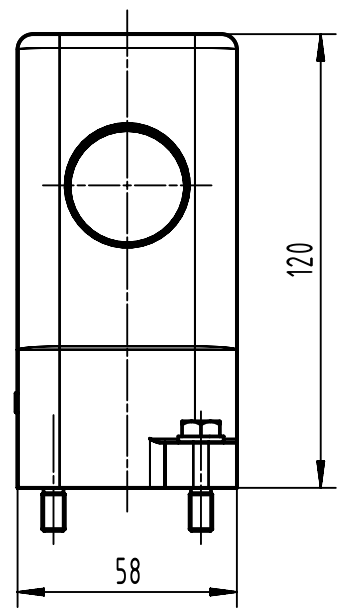

1 2 3 4 5 6

A
B
C
D

	All Dimensions in mm Original Size DIN A4		Scale 1:2	Free size tol.		Ref.	
						Sub.	
	All rights reserved		Created by HOLLERT	Inspected by GERB	Standardisation	Date 2023-01-27	
	Department EL PD					State Final Release	
HARTING			Title Han 24HPR-gs2-SV 2xM32			Doc-Key / ECM-Nr. 100126087/UGD/005/C 500000235240	
D-32339 Espelkamp			Type TB	Number 19 40 024 0537			
						Rev. C	Page 1/1