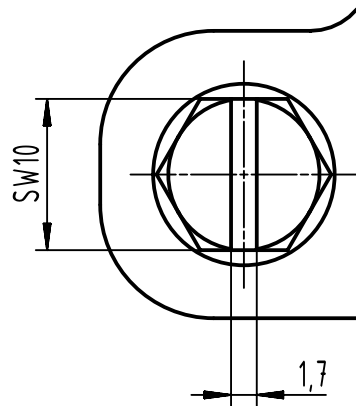

A

B

C

D

X (2:1) 2x

	All Dimensions in mm Original Size DIN A4	Scale 1:2		Free size tol.		Ref.	
		Created by SPRENB		Inspected by GERB		Standardisation	
	All rights reserved Department EL PD	Title Han 10HPR-HSE-M32 Screw Lock -Tag		State Final Release		Doc-Key / ECM-Nr. 100567652/UGD/002/G 500000196731	
		HARTING D-32339 Espelkamp		Type TB Number 19 40 010 0522		Rev. G Page 1/1	