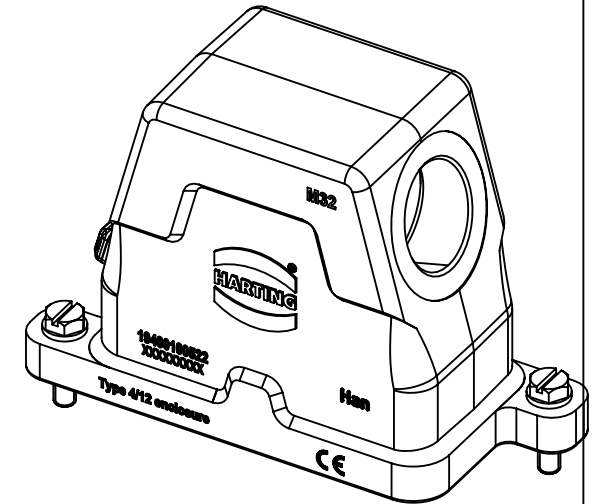

A

B

C

D

X (2:1) 2x

	All Dimensions in mm Original Size DIN A4	Scale 1:2		Free size tol.		Ref.	
		Created by SPRENB		Inspected by GERB		Standardisation	
	All rights reserved Department EL PD	Title Han 10HPR-HSE-M32 Screw Lock -Tag		State Final Release		Doc-Key / ECM-Nr. 100567652/UGD/002/G 500000196731	
		HARTING D-32339 Espelkamp		Type TB Number 19 40 010 0522		Rev. G Page 1/1	