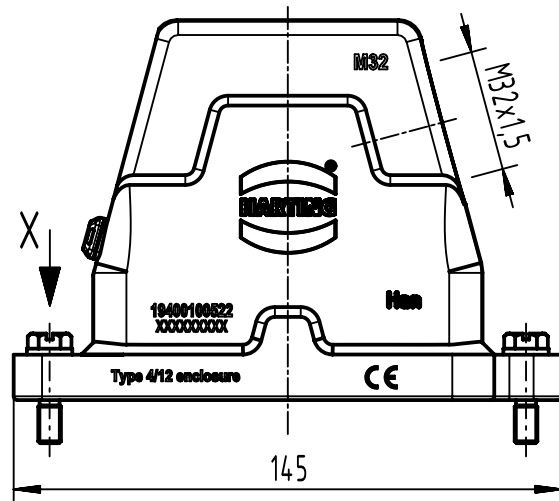

A

B

C

D

X (2:1) 2x

	All Dimensions in mm Original Size DIN A4	Scale 1:2		Free size tol.		Ref.	
		Created by SPRENB		Inspected by GERB		Standardisation	
	All rights reserved Department EL PD	Title Han 10HPR-HSE-M32 Screw Lock -Tag		State Final Release		Doc-Key / ECM-Nr. 100567652/UGD/002/G 500000196731	
		HARTING D-32339 Espelkamp		Type TB Number 19 40 010 0522		Rev. G Page 1/1	