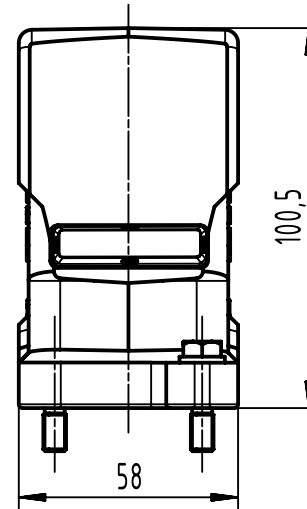

A

B

C

D

X (2:1) 2x

	All Dimensions in mm Original Size DIN A4	Scale 1:2		Free size tol.		Ref.	
		Created by SPRENB		Inspected by GERB		Standardisation	
	All rights reserved Department EL PD	Title Han 10HPR-HSE-M32 Screw Lock -Tag		State Final Release		Doc-Key / ECM-Nr. 100567652/UGD/002/G 500000196731	
		HARTING D-32339 Espelkamp		Type TB Number 19 40 010 0522		Rev. G Page 1/1	