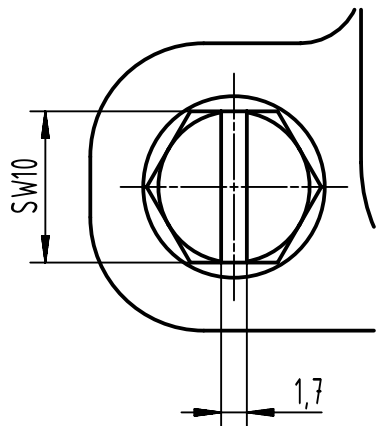

A (2:1) 2x

	All rights reserved		Created by SPRENB		Inspected by GERB		Standardisation		Date 2021-08-10		State Final Release	
	Department EL PD		Title Han 10HPR-gg-SV-M40		Number 19 40 010 0413		Doc-Key / ECM-Nr. 100206736/UGD/004/D 500000196731		Rev. D		Page 1/1	
HARTING D-32339 Espelkamp			Type TB									
 All Dimensions in mm Original Size DIN A4			Scale 1:2		Free size tol.		Ref.		Sub.			