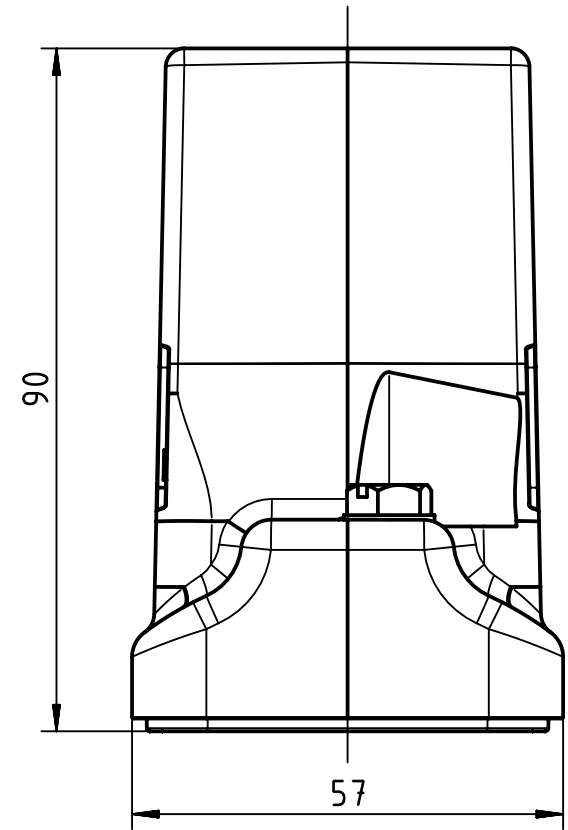

1 2 3 4 5 6

X (2:1)

Panel cut out

	All rights reserved Department EL PD HARTING (Zhuhai) Manufacturing Co., Ltd. 519085 Zhuhai, China	All Dimensions in mm Original Size DIN A4		Scale 1:1	Free size tol.	Ref. Sub.
		Created by ZHUANGJ	Inspected by LUOK	Standardisation ROEBEN	Date 2021-11-19	State Final Release
Title Han 6HP Direct/M-HTE-M32		Type TB	Number 19 39 706 0447		Rev. F	Page 1/1