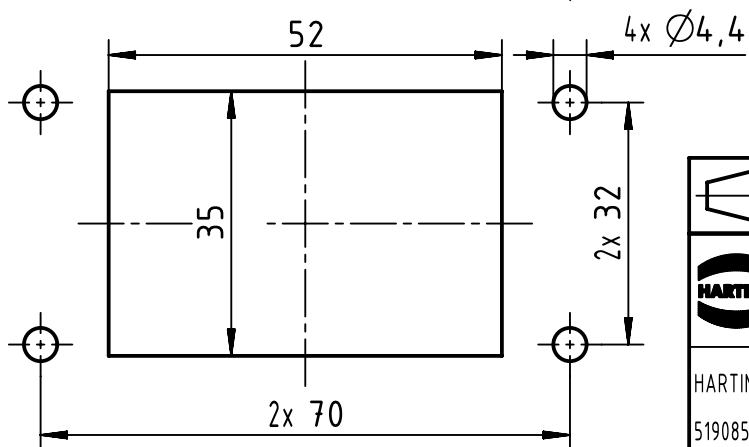

1 2 3 4 5 6

X (2:1)

Panel cut out

	All rights reserved Department EL PD HARTING (Zhuhai) Manufacturing Co., Ltd. 519085 Zhuhai, China	All Dimensions in mm Original Size DIN A4		Scale 1:1	Free size tol.	Ref. Sub.
		Created by ZHUANGJ	Inspected by LUOK	Standardisation ROEBEN	Date 2021-11-19	State Final Release
Title Han 6HP Direct/M-HTE-M32		Type TB	Number 19 39 706 0447		Rev. F	Page 1/1