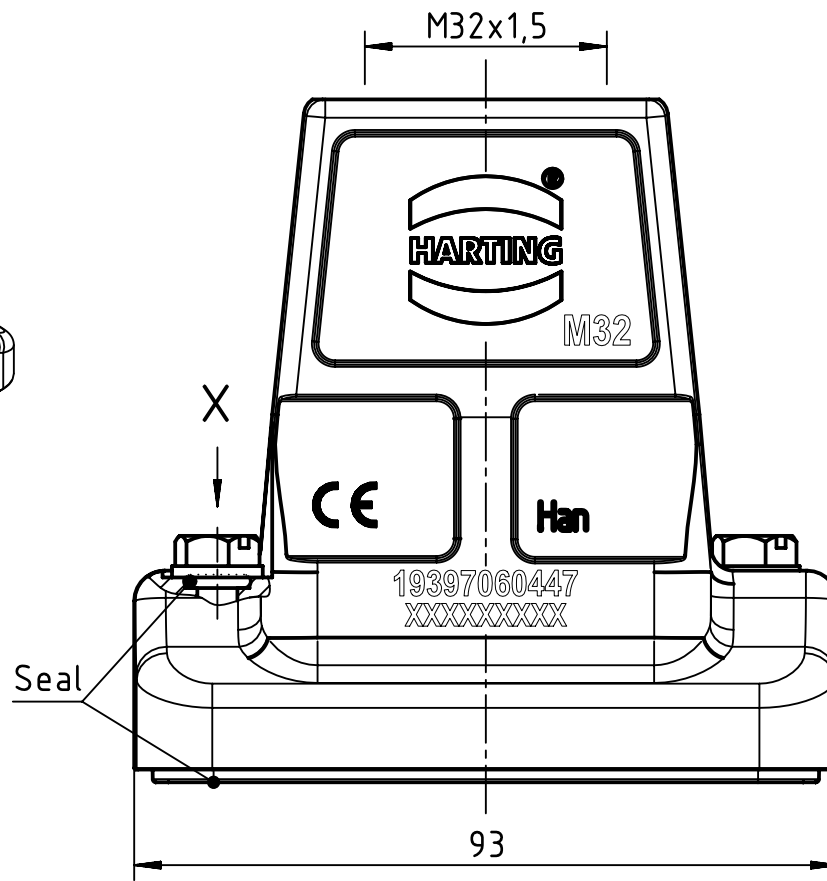

1 2 3 4 5 6

X (2:1)

Panel cut out

	All rights reserved Department EL PD HARTING (Zhuhai) Manufacturing Co., Ltd. 519085 Zhuhai, China	All Dimensions in mm Original Size DIN A4		Scale 1:1	Free size tol.	Ref. Sub.
		Created by ZHUANGJ	Inspected by LUOK	Standardisation ROEBEN	Date 2021-11-19	State Final Release
Title Han 6HP Direct/M-HTE-M32		Type TB	Number 19 39 706 0447		Rev. F	Page 1/1