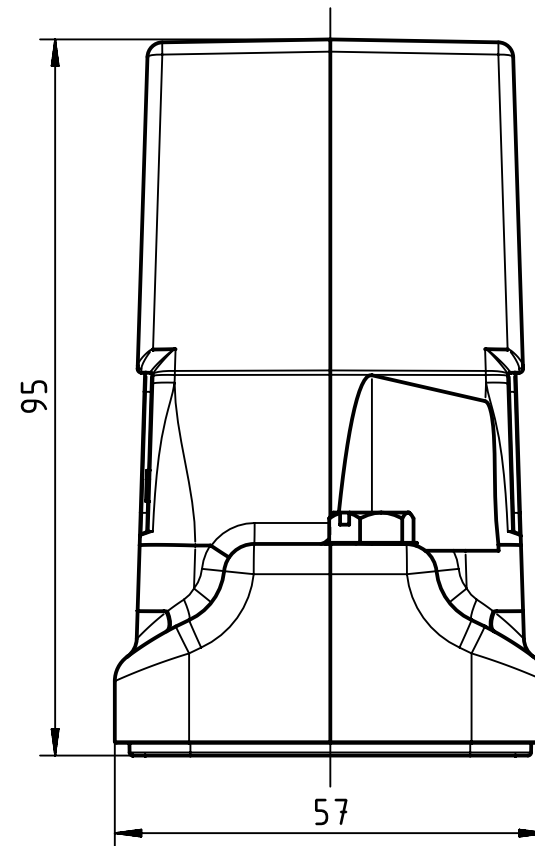

X (2:1)

Seal

Panel cut out (1:2)

|                                                                  |                                              |                                    |                          |                      |                                                          |             |
|------------------------------------------------------------------|----------------------------------------------|------------------------------------|--------------------------|----------------------|----------------------------------------------------------|-------------|
|                                                                  | All Dimensions in mm<br>Original Size DIN A4 |                                    | Scale<br>1:1             | Free size tol.       |                                                          | Ref.        |
|                                                                  | All rights reserved                          |                                    | Created by<br>ZHUANGJ    | Inspected by<br>LUOK | Standardisation<br>ROEBEN                                | Sub.        |
| Department EL PD                                                 |                                              | Title<br>Han 24HP Direct/B-HSE-M40 |                          | Date<br>2021-11-19   | State<br>Final Release                                   |             |
| HARTING (Zhuhai) Manufacturing Co., Ltd.<br>519085 Zhuhai, China |                                              | Type<br>TB                         | Number<br>19 39 624 0548 |                      | Doc-Key / ECM-Nr.<br>100663442/UGD/005/F<br>500000192069 |             |
|                                                                  |                                              |                                    |                          |                      | Rev.<br>F                                                | Page<br>1/1 |