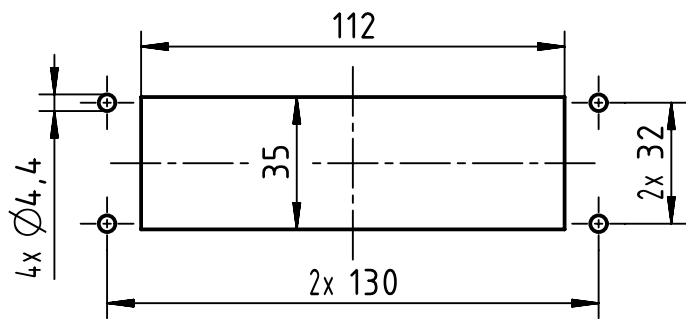

X (2:1)

Seal

Panel cut out (1:2)

|                                                                  |                                              |                                    |                          |                      |                                                          |             |
|------------------------------------------------------------------|----------------------------------------------|------------------------------------|--------------------------|----------------------|----------------------------------------------------------|-------------|
|                                                                  | All Dimensions in mm<br>Original Size DIN A4 |                                    | Scale<br>1:1             | Free size tol.       |                                                          | Ref.        |
|                                                                  | All rights reserved                          |                                    | Created by<br>ZHUANGJ    | Inspected by<br>LUOK | Standardisation<br>ROEBEN                                | Sub.        |
| Department EL PD                                                 |                                              | Title<br>Han 24HP Direct/B-HSE-M40 |                          | Date<br>2021-11-19   | State<br>Final Release                                   |             |
| HARTING (Zhuhai) Manufacturing Co., Ltd.<br>519085 Zhuhai, China |                                              | Type<br>TB                         | Number<br>19 39 624 0548 |                      | Doc-Key / ECM-Nr.<br>100663442/UGD/005/F<br>500000192069 |             |
|                                                                  |                                              |                                    |                          |                      | Rev.<br>F                                                | Page<br>1/1 |