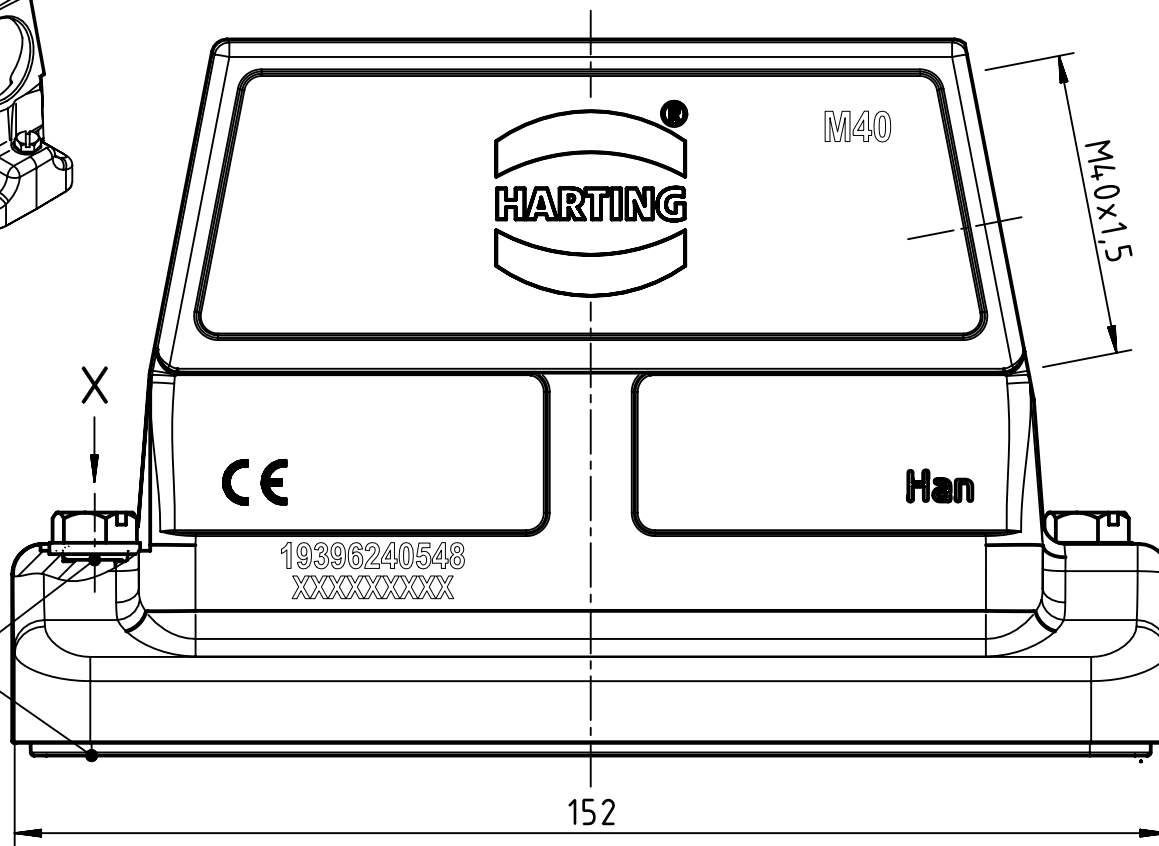

X (2:1)

Seal

Panel cut out (1:2)

|                                                                  |                                              |                                    |                          |                      |                                                          |             |
|------------------------------------------------------------------|----------------------------------------------|------------------------------------|--------------------------|----------------------|----------------------------------------------------------|-------------|
|                                                                  | All Dimensions in mm<br>Original Size DIN A4 |                                    | Scale<br>1:1             | Free size tol.       |                                                          | Ref.        |
|                                                                  | All rights reserved                          |                                    | Created by<br>ZHUANGJ    | Inspected by<br>LUOK | Standardisation<br>ROEBEN                                | Sub.        |
| Department EL PD                                                 |                                              | Title<br>Han 24HP Direct/B-HSE-M40 |                          | Date<br>2021-11-19   | State<br>Final Release                                   |             |
| HARTING (Zhuhai) Manufacturing Co., Ltd.<br>519085 Zhuhai, China |                                              | Type<br>TB                         | Number<br>19 39 624 0548 |                      | Doc-Key / ECM-Nr.<br>100663442/UGD/005/F<br>500000192069 |             |
|                                                                  |                                              |                                    |                          |                      | Rev.<br>F                                                | Page<br>1/1 |