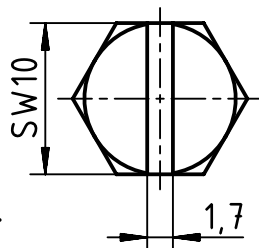

X (2:1)

Seal

Panel cut out (1:2)

|                                                                  |                                              |                                    |                          |                      |                                                          |             |
|------------------------------------------------------------------|----------------------------------------------|------------------------------------|--------------------------|----------------------|----------------------------------------------------------|-------------|
|                                                                  | All Dimensions in mm<br>Original Size DIN A4 |                                    | Scale<br>1:1             | Free size tol.       |                                                          | Ref.        |
|                                                                  | All rights reserved                          |                                    | Created by<br>ZHUANGJ    | Inspected by<br>LUOK | Standardisation<br>ROEBEN                                | Sub.        |
| Department EL PD                                                 |                                              | Title<br>Han 24HP Direct/B-HSE-M40 |                          | Date<br>2021-11-19   | State<br>Final Release                                   |             |
| HARTING (Zhuhai) Manufacturing Co., Ltd.<br>519085 Zhuhai, China |                                              | Type<br>TB                         | Number<br>19 39 624 0548 |                      | Doc-Key / ECM-Nr.<br>100663442/UGD/005/F<br>500000192069 |             |
|                                                                  |                                              |                                    |                          |                      | Rev.<br>F                                                | Page<br>1/1 |