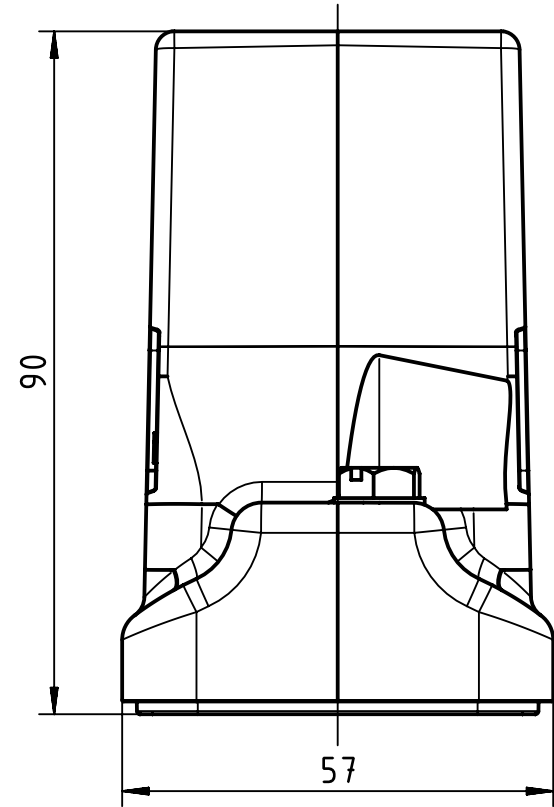

X (2:1)

Panel cut out

	All rights reserved		Created by ZHUANGJ		Inspected by LUOK		Standardisation ROEBEN		Date 2021-11-19		State Final Release			
	Department EL PD		Title Han 6HP Direct/B-HTE-M20		Number 19 39 606 0445		Doc-Key / ECM-Nr. 100646316/UGD/003/E 500000206499		Rev. E		Page 1/1			
 All Dimensions in mm Original Size DIN A4			Scale 1:1			Free size tol.			Ref.			Sub.		
HARTING (Zhuhai) Manufacturing Co., Ltd. 519085 Zhuhai, China			Type TB											