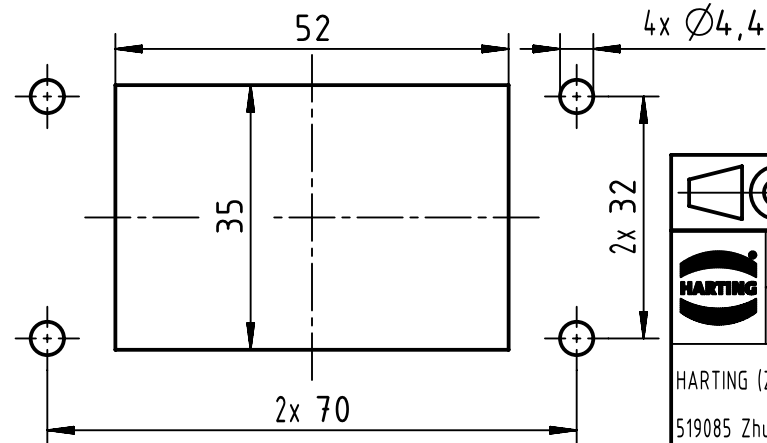

X (2:1)

Panel cut out

	All rights reserved		Created by ZHUANGJ		Inspected by LUOK		Standardisation ROEBEN		Date 2021-11-19		State Final Release			
	Department EL PD		Title Han 6HP Direct/B-HTE-M20		Number 19 39 606 0445		Doc-Key / ECM-Nr. 100646316/UGD/003/E 500000206499		Rev. E		Page 1/1			
 All Dimensions in mm Original Size DIN A4			Scale 1:1			Free size tol.			Ref.			Sub.		
HARTING (Zhuhai) Manufacturing Co., Ltd. 519085 Zhuhai, China			Type TB											