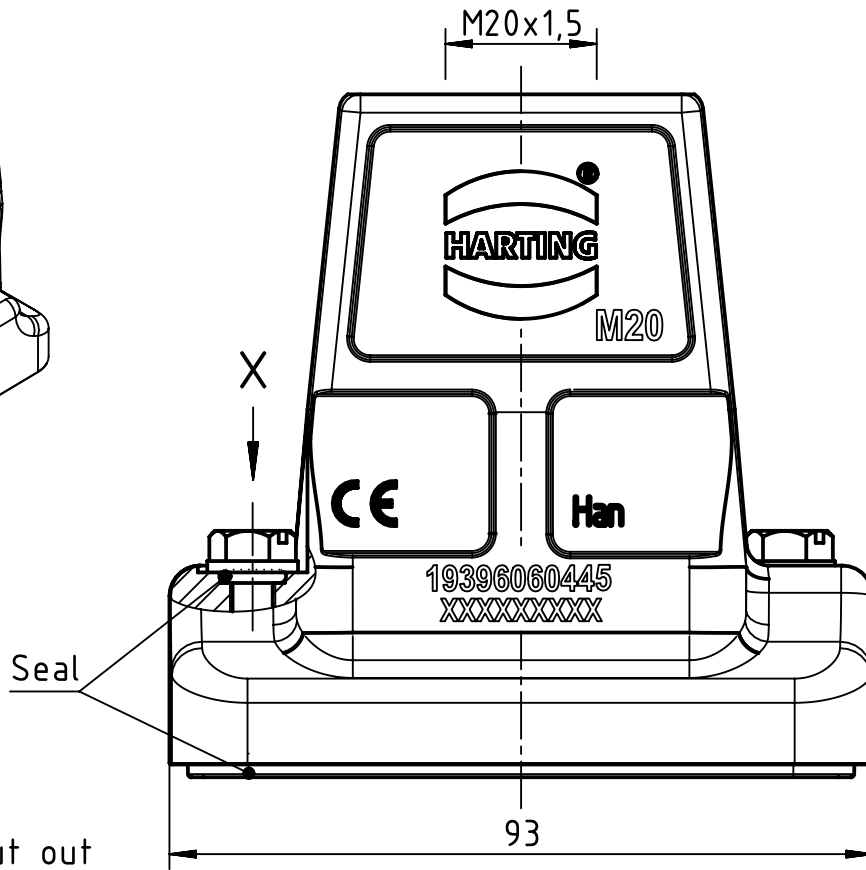

X (2:1)

Panel cut out

	All rights reserved		Created by ZHUANGJ		Inspected by LUOK		Standardisation ROEBEN		Date 2021-11-19		State Final Release			
	Department EL PD		Title Han 6HP Direct/B-HTE-M20		Number 19 39 606 0445		Doc-Key / ECM-Nr. 100646316/UGD/003/E 500000206499		Rev. E		Page 1/1			
 All Dimensions in mm Original Size DIN A4			Scale 1:1			Free size tol.			Ref.			Sub.		
HARTING (Zhuhai) Manufacturing Co., Ltd. 519085 Zhuhai, China			Type TB											