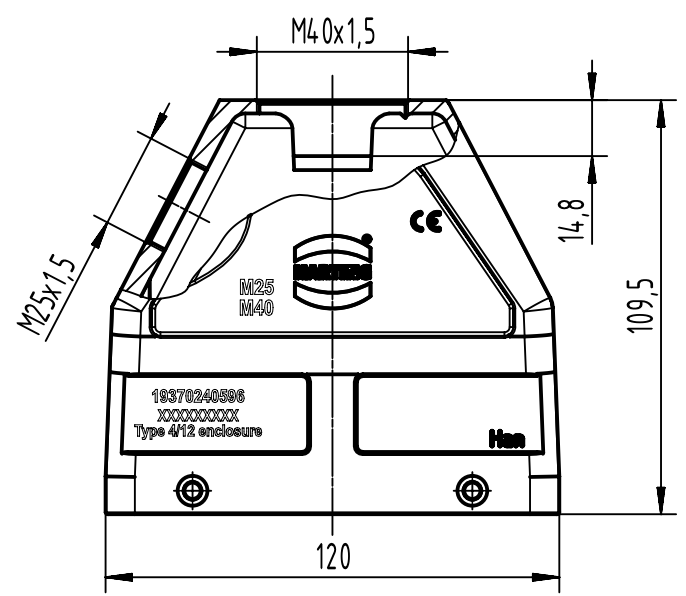

1 2 3 4 5 6

A

B

C

D

	All Dimensions in mm Original Size DIN A4		Scale 1:2	Free size tol.		Ref.		
						Sub.		
	All rights reserved		Created by MEYERLE	Inspected by GERB	Standardisation	Date 2021-10-06	State Final Release	
	Department EL PD		Title Han 24M-HTE-M40/HSE-M25				Doc-Key / ECM-Nr. 100598789/UGD/001/G 500000201450	
HARTING D-32339 Espelkamp			Type TB	Number 19 37 024 0596			Rev. G	Page 1/1