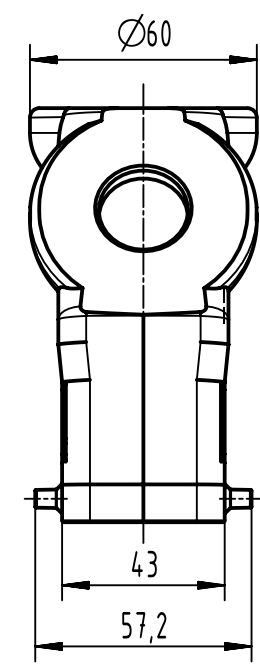

1 2 3 4 5 6

A

B

C

D

	All Dimensions in mm Original Size DIN A4		Scale 1:2	Free size tol.		Ref.		
						Sub.		
	All rights reserved		Created by MEYERLE	Inspected by GERB	Standardisation	Date 2021-10-06	State Final Release	
	Department EL PD		Title Han 24M-HTE-M40/HSE-M25				Doc-Key / ECM-Nr. 100598789/UGD/001/G 500000201450	
HARTING D-32339 Espelkamp			Type TB	Number 19 37 024 0596			Rev. G	Page 1/1