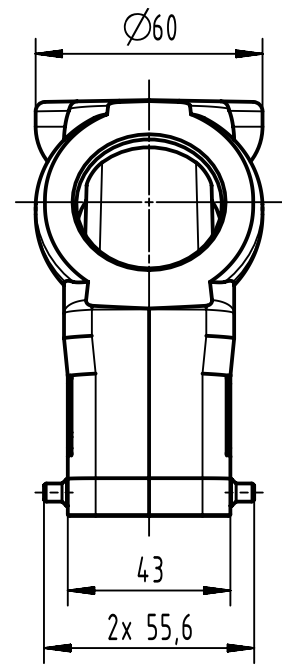

A

B

C

D

	All Dimensions in mm Original Size DIN A4		Scale 1:2	Free size tol.		Ref.		
						Sub.		
	All rights reserved		Created by HELLMANN	Inspected by GERB	Standardisation	Date 2021-10-04	State Final Release	
	Department EL PD		Title Han 24M-gs-M40				Doc-Key / ECM-Nr. 100696418/UGD/001/E 500000201393	
HARTING D-32339 Espelkamp			Type TB	Number 19 37 024 0523			Rev. E	Page 1/1