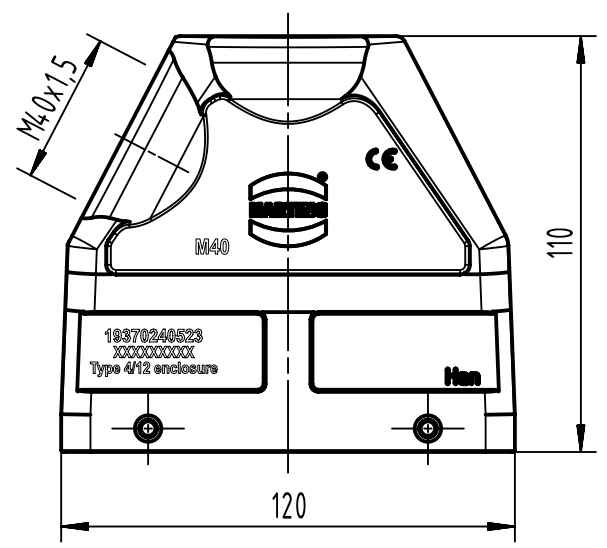

A

B

C

D

	All Dimensions in mm Original Size DIN A4		Scale 1:2	Free size tol.		Ref.		
						Sub.		
	All rights reserved		Created by HELLMANN	Inspected by GERB	Standardisation	Date 2021-10-04	State Final Release	
	Department EL PD		Title Han 24M-gs-M40				Doc-Key / ECM-Nr. 100696418/UGD/001/E 500000201393	
HARTING D-32339 Espelkamp			Type TB	Number 19 37 024 0523			Rev. E	Page 1/1