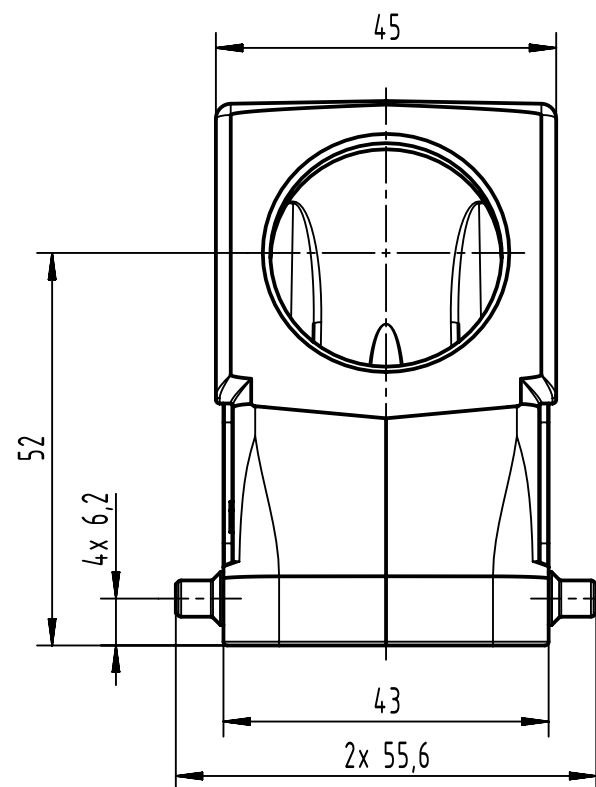

1 2 3 4 5 6

A
B
C
D

 All Dimensions in mm Original Size DIN A4	Scale	Free size tol.		Ref.	
	1:1			Sub.	
 All rights reserved Department EL PD	Created by	Inspected by	Standardisation	Date	State
	MEYERLE	GERB		2021-10-18	Final Release
HARTING D-32339 Espelkamp	Title			Doc-Key / ECM-Nr.	
	Han 10M-gs-M32			100229046/UGD/004/E 500000204.081	
Type		Number		Rev.	Page
TB		19 37 010 0527		E	1/1