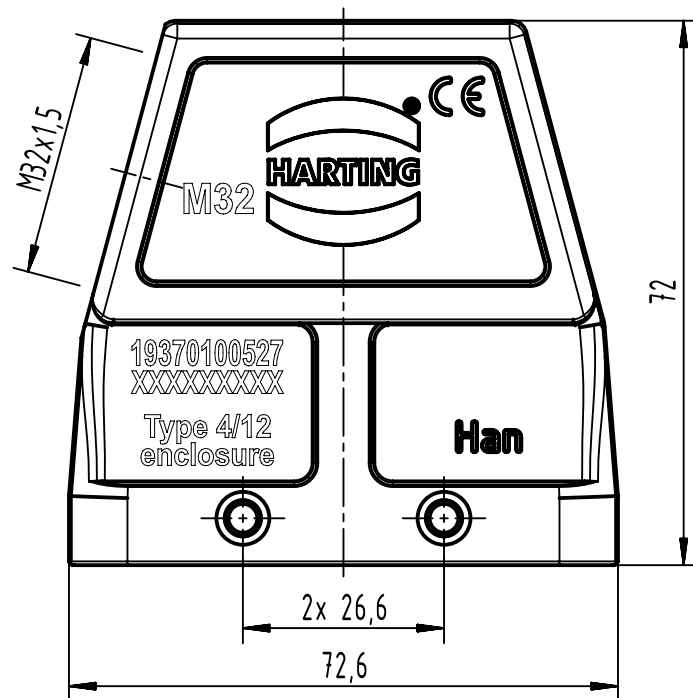

1 2 3 4 5 6

A
B
C
D

 All Dimensions in mm Original Size DIN A4	Scale	Free size tol.		Ref.	
	1:1			Sub.	
 All rights reserved Department EL PD	Created by	Inspected by	Standardisation	Date	State
	MEYERLE	GERB		2021-10-18	Final Release
HARTING D-32339 Espelkamp	Title			Doc-Key / ECM-Nr.	
	Han 10M-gs-M32			100229046/UGD/004/E 500000204.081	
Type		Number		Rev.	Page
TB		19 37 010 0527		E	1/1