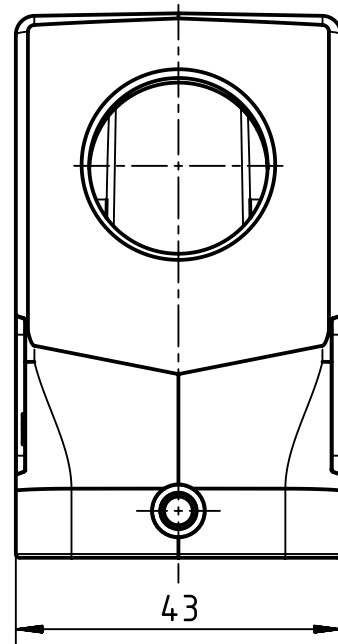

1 2 3 4 5 6

A

B

C

D

	All Dimensions in mm Original Size DIN A4		Scale 1:1	Free size tol.		Ref.
						Sub.
	All rights reserved		Created by SPRENB	Inspected by GERB	Standardisation TIEMANNA	Date 2018-12-05
	Department EL PD		Title Han M Hood Side Entry HC 2 Pegs M25			State Final Release
HARTING Electric GmbH & Co. KG D-32339 Espelkamp			Type TB	Number 19 37 006 0546		Doc-Key / ECM-Nr. 100125964/UGD/006/F 500000143686
					Rev. F	Page 1/1