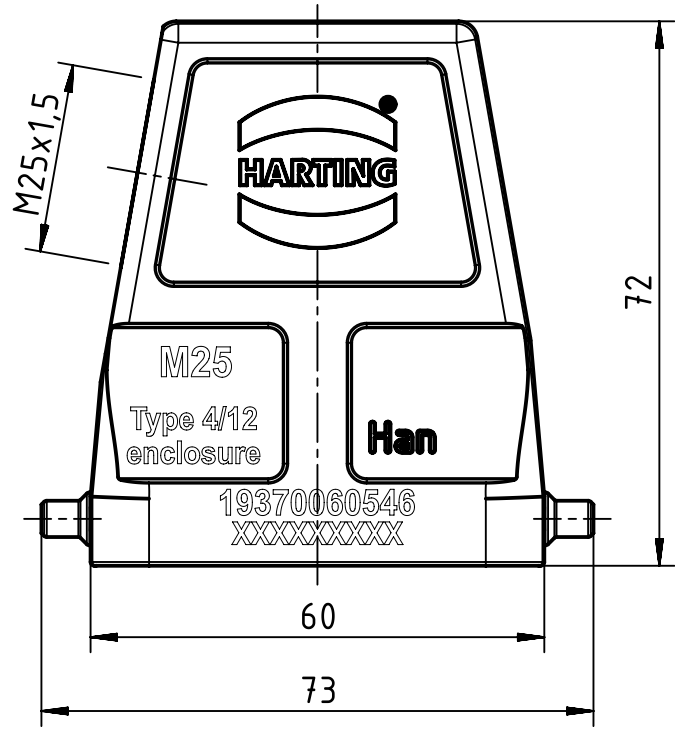

1 2 3 4 5 6

A

B

C

D

	All Dimensions in mm Original Size DIN A4		Scale 1:1	Free size tol.		Ref.
						Sub.
	All rights reserved		Created by SPRENB	Inspected by GERB	Standardisation TIEMANNA	Date 2018-12-05
	Department EL PD		Title Han M Hood Side Entry HC 2 Pegs M25			State Final Release
HARTING Electric GmbH & Co. KG D-32339 Espelkamp			Type TB	Number 19 37 006 0546		Doc-Key / ECM-Nr. 100125964/UGD/006/F 500000143686
					Rev. F	Page 1/1