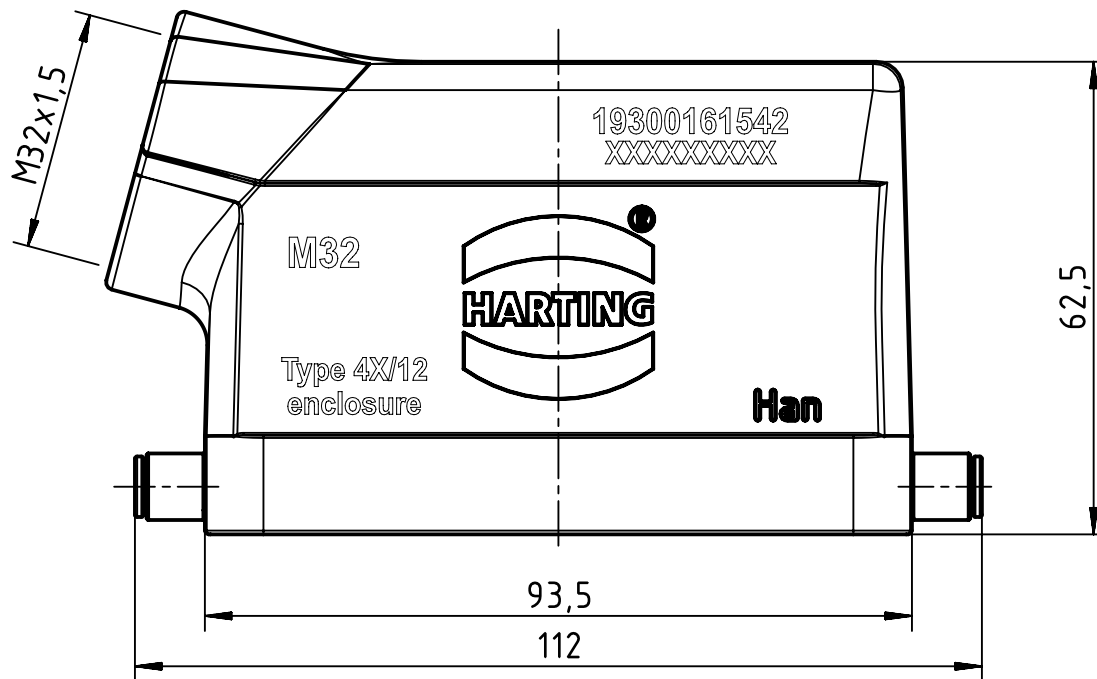

1 2 3 4 5 6

A

B

C

D

	All Dimensions in mm Original Size DIN A4		Scale 1:1	Free size tol.		Ref.		
						Sub.		
	All rights reserved		Created by SPRENB	Inspected by GERB	Standardisation RUETERA	Date 2020-01-06	State Final Release	
	Department EL PD		Title Han B Hood Side Entry LC M32				Doc-Key / ECM-Nr. 100183422/UGD/004/D 500000163000	
HARTING Electric GmbH & Co. KG D-32339 Espelkamp			Type TB	Number 19 30 016 1542			Rev. D	Page 1/1