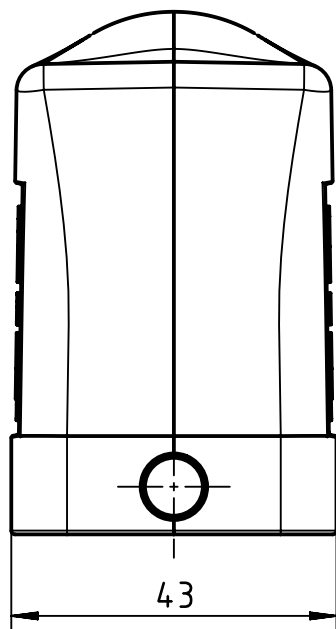

1 2 3 4 5 6

A

B

C

D

	All Dimensions in mm Original Size DIN A4		Scale 1:1	Free size tol.		Ref.		
						Sub.		
	All rights reserved		Created by SPRENB	Inspected by GERB	Standardisation RUETERA	Date 2020-01-06	State Final Release	
	Department EL PD		Title Han B Hood Side Entry LC M32				Doc-Key / ECM-Nr. 100183422/UGD/004/D 500000163000	
HARTING Electric GmbH & Co. KG D-32339 Espelkamp			Type TB	Number 19 30 016 1542			Rev. D	Page 1/1