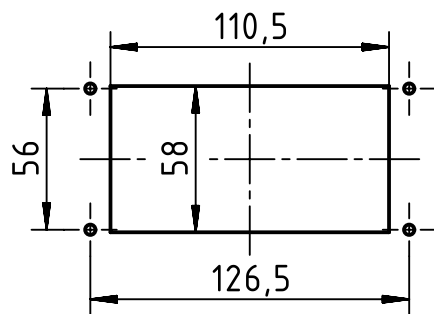

panel cut out (1:3)

	All rights reserved Department EL PD	All Dimensions in mm Original Size DIN A4		Scale 1:2	Free size tol.	Ref.
		Created by LONGL	Inspected by HEW	Standardisation RUETERA	Date 2018-05-24	State Final Release
HARTING (Zhuhai) Manufacturing Co., Ltd. 519085 Zhuhai, China		Title Han 16B HTE M40 PFT CL			Doc-Key / ECM-Nr. 100722301/UGD/001/B 500000135585	
		Type TB	Number 19 30 016 1142		Rev. B	Page 1/1