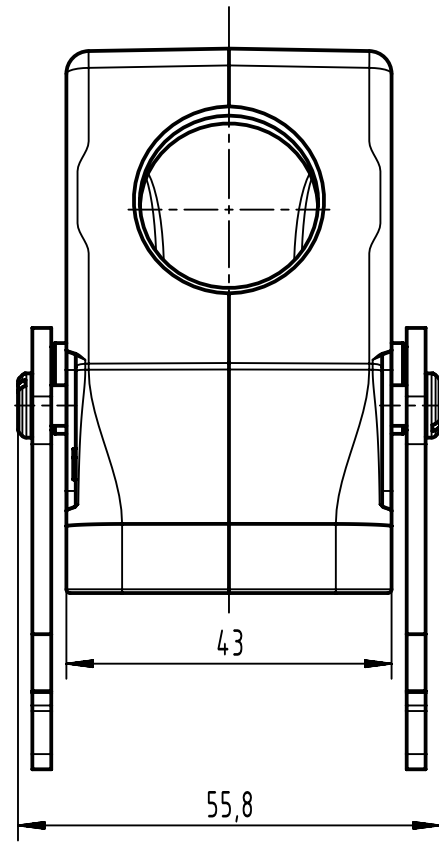

1 2 3 4 5 6

A

B

C

D

	All Dimensions in mm Original Size DIN A4		Scale 1:1	Free size tol.		Ref.
						Sub.
	All rights reserved		Created by SPRENB	Inspected by GERB	Standardisation 302077	Date 2021-07-02
	Department EL PD					State Final Release
HARTING			Title Han 6B-gs-ZV-M25			Doc-Key / ECM-Nr. 100230690/UGD/004/C 500000195823
D-32339 Espelkamp			Type TB	Number 19 30 006 0586		
						Rev. C
						Page 1/1