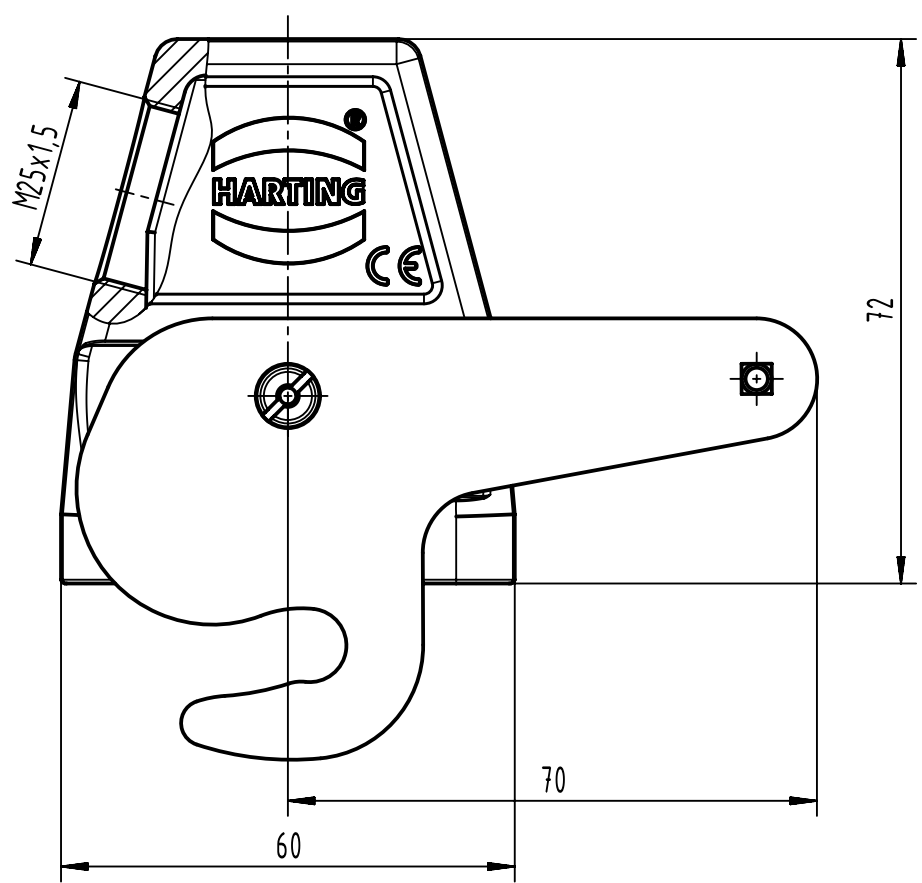

1 2 3 4 5 6

A

B

C

D

	All Dimensions in mm Original Size DIN A4		Scale 1:1	Free size tol.		Ref.
						Sub.
	All rights reserved		Created by SPRENB	Inspected by GERB	Standardisation 302077	Date 2021-07-02
	Department EL PD					State Final Release
HARTING			Title Han 6B-gs-ZV-M25			Doc-Key / ECM-Nr. 100230690/UGD/004/C 500000195823
D-32339 Espelkamp			Type TB	Number 19 30 006 0586		
						Rev. C
						Page 1/1