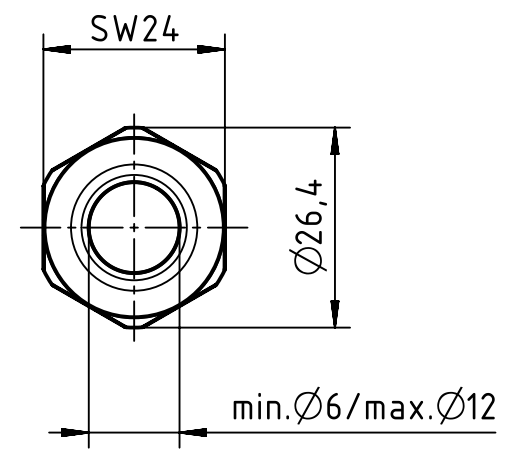

1 2 3 4 5 6

A

B

C

D

O-Ring included

	All Dimensions in mm Original Size DIN A4		Scale 1:1	Free size tol.		Ref.
						Sub.
	All rights reserved		Created by ILJIN	Inspected by RIEPE	Standardisation TIEMANNA	Date 2016-03-16
	Department EL PD - DE					State Final Release
HARTING Electric GmbH & Co. KG D-32339 Espelkamp			Title Han CGM-P-EXi M20 D 6...12mm			Doc-Key / ECM-Nr. 100663044/UGD/007/A 500000101502
			Type TB	Number 19 00 000 7102		Rev. A Page 1/1