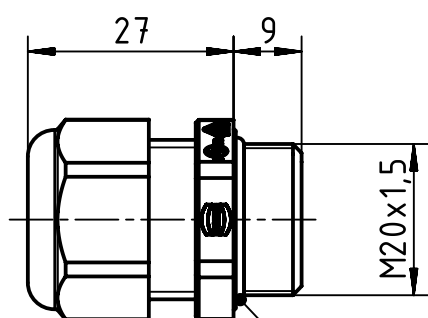

1 2 3 4 5 6

A

B

C

D

O-Ring included

	All Dimensions in mm Original Size DIN A4		Scale 1:1	Free size tol.		Ref.
						Sub.
	All rights reserved		Created by ILJIN	Inspected by RIEPE	Standardisation TIEMANNA	Date 2016-03-16
	Department EL PD - DE					State Final Release
HARTING Electric GmbH & Co. KG D-32339 Espelkamp			Title Han CGM-P-EXi M20 D 6...12mm			Doc-Key / ECM-Nr. 100663044/UGD/007/A 500000101502
			Type TB	Number 19 00 000 7102		Rev. A Page 1/1