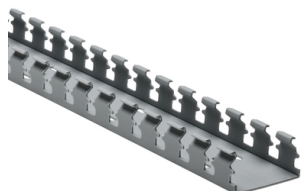

## Specification Sheet

Part Number: 181-21009

Strong fingers prevent unwanted breaking.

Restricted opening prevents unintended removal of wires and permits any individual wire to be traced without disconnection.

Supplied with mounting holes to streamline installation.

Optional covers enhance protection and appearance.

Slotted Wall Wiring Duct, 2" x 1", Adhesive, PVC, Gray, 120ft/Carton

Article Number 181-21009

Type SLA2X1

Color Gray (GY)

Quantity Per carton

Product Description HellermannTyton Slotted Wall Duct features breakaway fingers that provide additional access for wire leads. Each section of the duct is provided with two score lines. The upper score line is used to break away fingers when a wider opening is required. The lower score line allows the sidewall to be smoothly cut for joints and Ts. Pressure-sensitive, rubber-based adhesive backing aids in temporary positioning.

Short Description Slotted Wall Wiring Duct, 2" x 1", Adhesive, PVC, Gray, 120ft/Carton

Global Part Name SLA2X1-PVC-GY

Length L (Imperial)	6.0
Length L (Metric)	1.83
Fixation Method	Adhesive
Width W (Imperial)	2.0
Width W (Metric)	50.8
Height H (Imperial)	1.06
Height H (Metric)	26.9
Mounting Hole Centers (Imperial)	4.0
Material	Polyvinylchloride (PVC)
Material Shortcut	PVC
Halogen Free	No
UV Resistant (Yes/No)	No
Operating Temperature	+122°F (+50°C)
Reach Compliant (Article 33)	No
ROHS Compliant	Yes