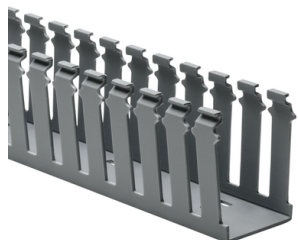

Specification Sheet

Part Number: 181-00582

Strong fingers prevent unwanted breaking.

Restricted opening prevents unintended removal of wires and permits any individual wire to be traced without disconnection.

Supplied with mounting holes to streamline installation.

Optional covers enhance protection and appearance.

Slotted Wall Wiring Duct, 2" x 3", Adhesive, PVC, Gray, 120ft/Carton

Article Number 181-00582

Type SLA2X3

Color Gray (GY)

Quantity Per carton

Product Description HellermannTyton Slotted Wall Duct features breakaway fingers that provide additional access for wire leads. Each section of the duct is provided with two score lines. The upper score line is used to break away fingers when a wider opening is required. The lower score line allows the sidewall to be smoothly cut for joints and Ts. Pressure-sensitive, rubber-based adhesive backing aids in temporary positioning.

Short Description Slotted Wall Wiring Duct, 2" x 3", Adhesive, PVC, Gray, 120ft/Carton

Global Part Name SLA2X3-PVC-GY

Length L (Imperial)	6.0
Length L (Metric)	1.83
Fixation Method	Adhesive
Width W (Imperial)	2.0
Width W (Metric)	50.8
Height H (Imperial)	3.07
Height H (Metric)	77.9
Mounting Hole Centers (Imperial)	4.0
Material	Polyvinylchloride (PVC)
Material Shortcut	PVC
Halogen Free	No
UV Resistant (Yes/No)	No
Operating Temperature	+122°F (+50°C)
Reach Compliant (Article 33)	No
ROHS Compliant	Yes