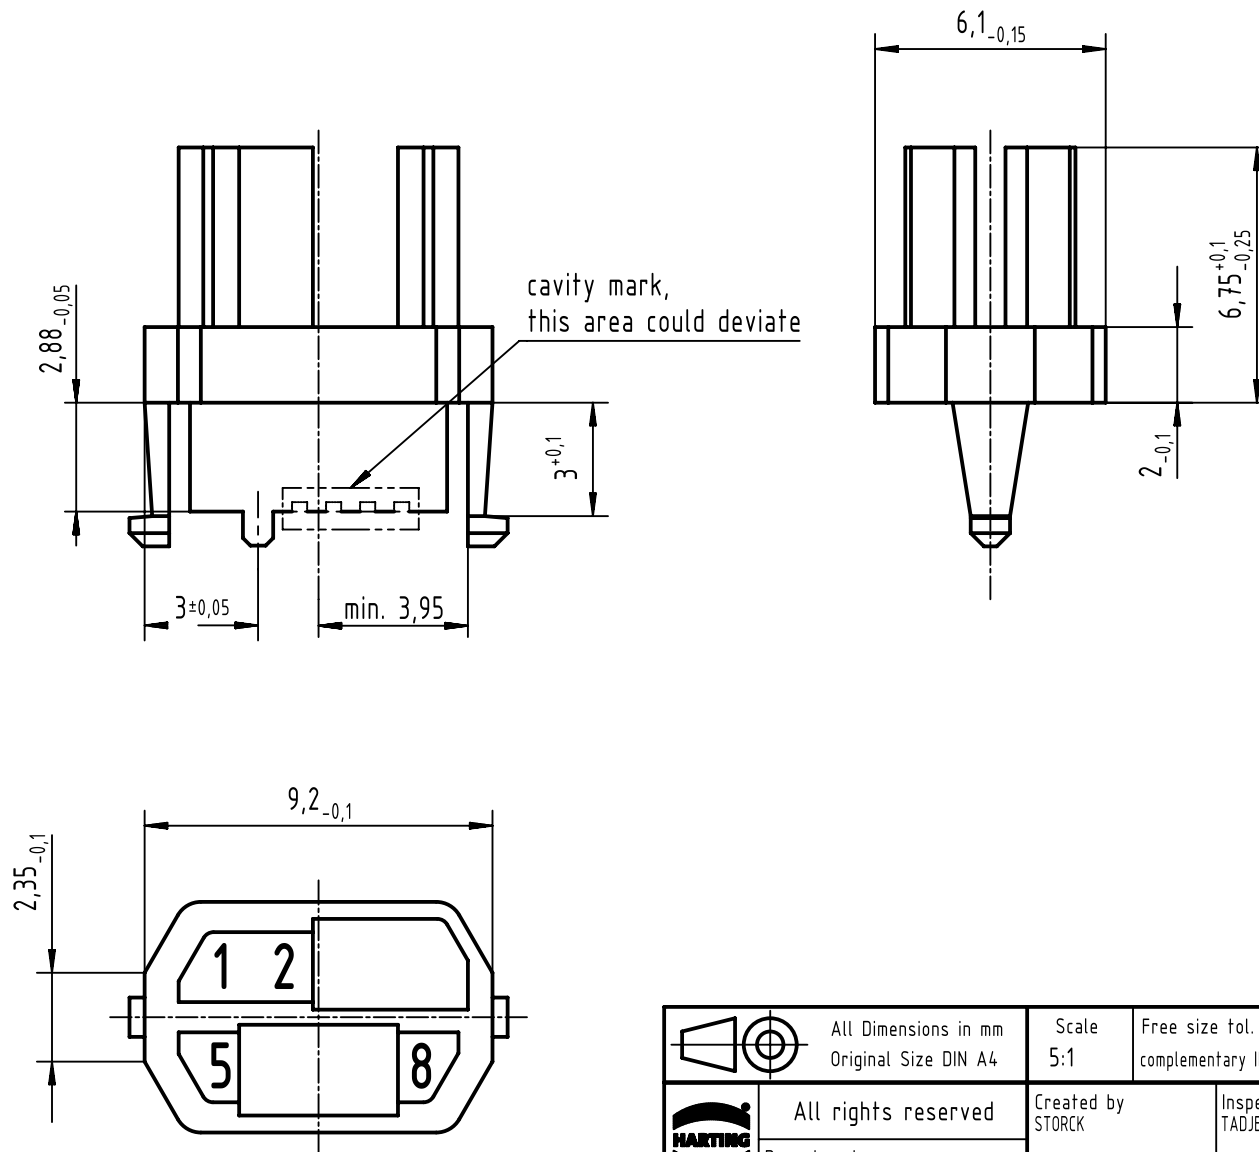

colour: RAL 7015 (slate grey)

	All Dimensions in mm Original Size DIN A4		Scale 5:1	Free size tol. complementary IEC 61076-4-101	Ref. Sub.		
		All rights reserved Department EL PD	Created by STORCK	Inspected by TADJE	Standardisation HOFFMANN	Date 2018-11-12	State Final Release
HARTING Electronics GmbH D-32339 Espelkamp		Title har-bus HM coding key (code-no. 1258) for female conn.			Doc-Key / ECM-Nr. 100075021/UGD/001/D 500000143134		
		Type TB	Number 17790000022			Rev. D	Page 1/1