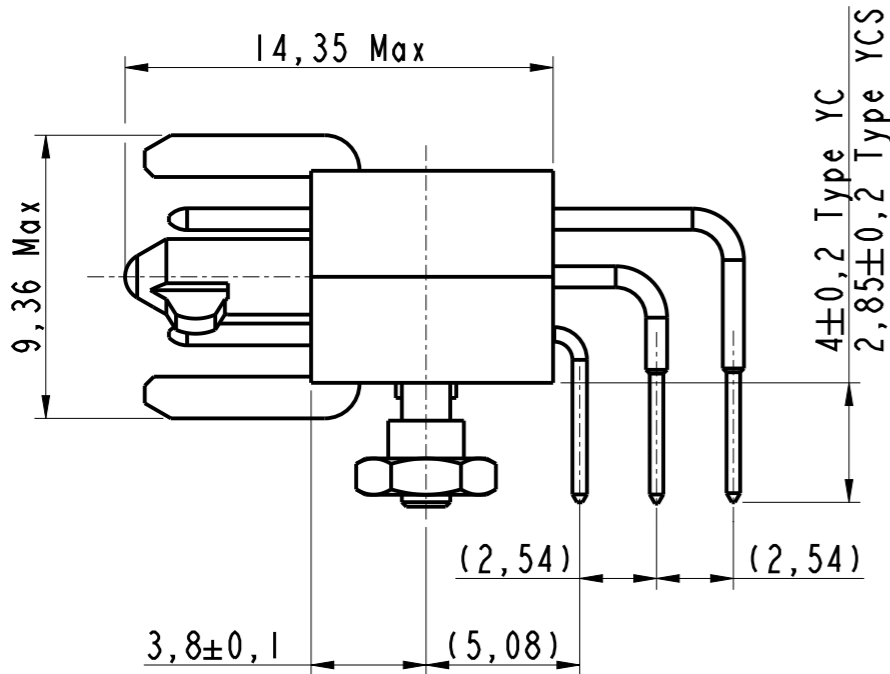

IN THE CONSTANT PURPOSE OF IMPROVING ITS PRODUCTS, AMPHENOL SOCAPEX RESERVES THE RIGHT TO MODIFY ANY DIMENSION OR CHARACTERISTICS.
FM.NPD.0036.THYEZ.PUNE rev C

- Notes:
- Part : HDAS F 041 YCX -XXX XX
 - External dimensions for a male plug with 41 signal contacts type YCX
 - Connector delivered with fittings not assembled, coupling torque : 0,15 Nm
 - Standard OXX : Nickel plated over brass fittings.
Deviation IXX : Passivated stainless steel fittings.
 - Standard XOX : Contacts gold plated (RoHS)
Deviation XIX : Contacts fail Hot dip tinned SnPb (non RoHS) or SnAg (RoHS)

DRAWN BY: S Satpute		UPDATED BY: S Satpute		LAST APPROVED BY: T Carrier	
ALL DIMENSIONS ARE IN MM		AMPHENOL SOCAPEX		ORIGINAL DRAWING DATE: 10/12/18	CONFIGURATION DATA ARE AVAILABLE IN PDM
SCALE: 4				REV: F	PAGE: 1/2
		B.P. 29 74311 THYEZ CEDEX		169-PLC-1425-00	

IN THE CONSTANT PURPOSE OF IMPROVING ITS PRODUCTS, Amphenol Socapex reserves the right to modify any dimension or characteristics. FM.NPD.0036.THYEZ.PUNE rev C

DRAWN BY : S Satpute		UPDATED BY : S Satpute		LAST APPROVED BY : T Carrier	
ALL DIMENSIONS ARE IN MM		AMPHENOL SOCAPEX B.P. 29 74311 THYEZ CEDEX		ORIGINAL DRAWING DATE : 10/12/18	CONFIGURATION DATA ARE AVAILABLE IN PDM
SCALE : 6				REV : F	PAGE : 2/2
				169-PLC-1425-00	