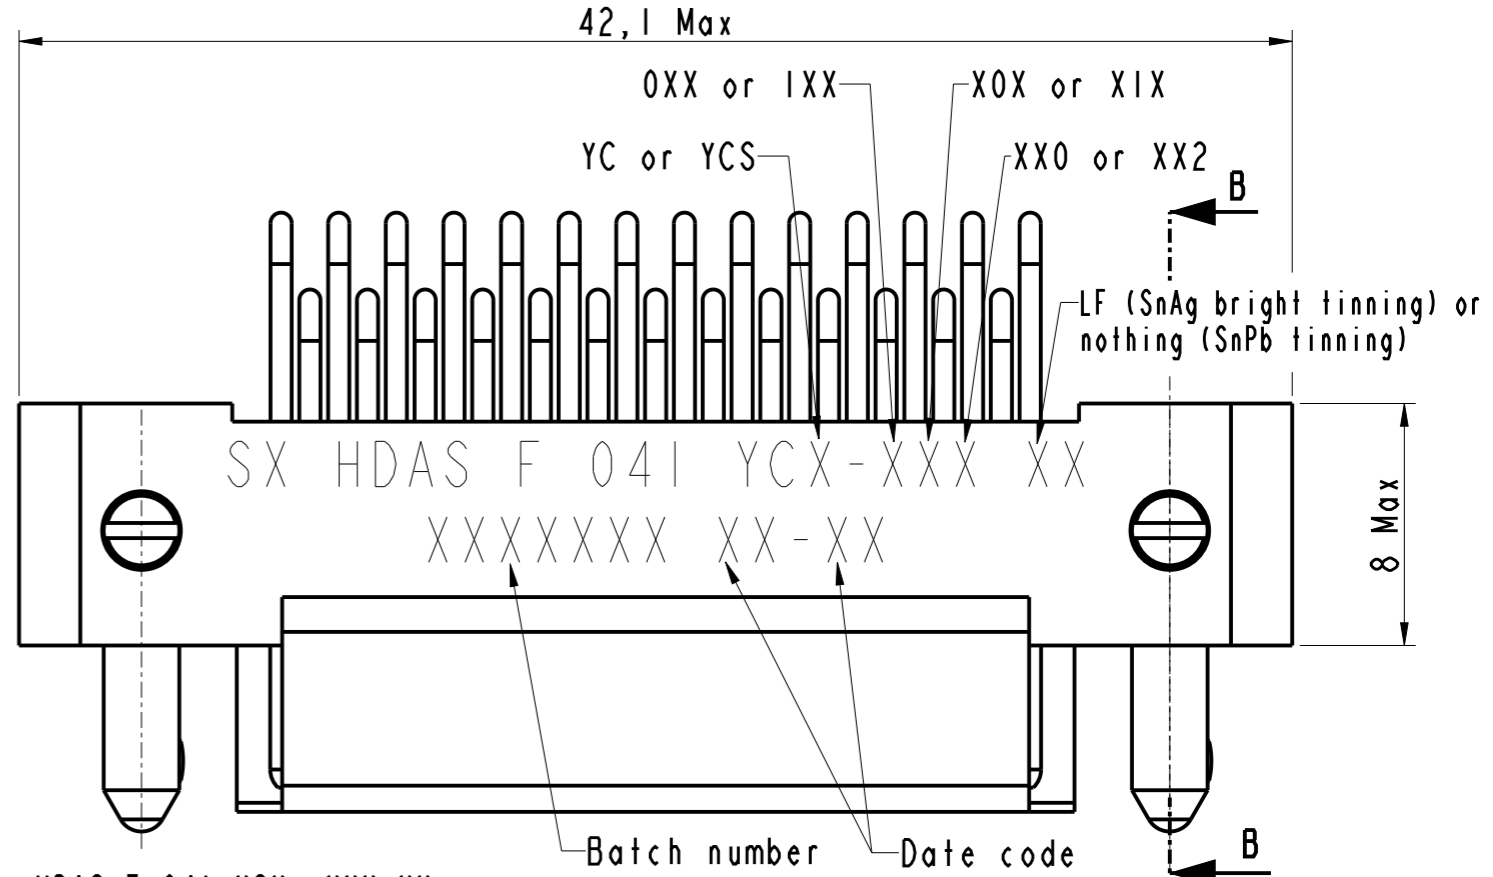

IN THE CONSTANT PURPOSE OF IMPROVING ITS PRODUCTS, AMPHENOL SOCAPEX RESERVES THE RIGHT TO MODIFY ANY DIMENSION OR CHARACTERISTICS.
FM.NPD.0036.THYEZ.PUNE rev C

- Notes:
- Part : HDAS F 041 YCX -XXX XX
 - External dimensions for a male plug with 41 signal contacts type YCX
 - Connector delivered with fittings not assembled, coupling torque : 0,15 Nm
 - Standard OXX : Nickel plated over brass fittings.
Deviation IXX : Passivated stainless steel fittings.
 - Standard XOX : Contacts gold plated (RoHS)
Deviation XIX : Contacts fail Hot dip tinned SnPb (non RoHS) or SnAg (RoHS)

DRAWN BY: S Satpute		UPDATED BY: S Satpute		LAST APPROVED BY: T Carrier	
ALL DIMENSIONS ARE IN MM		AMPHENOL SOCAPEX		ORIGINAL DRAWING DATE: 10/12/18	CONFIGURATION DATA ARE AVAILABLE IN PDM
SCALE: 4				REV: F	PAGE: 1/2
		B.P. 29 74311 THYEZ CEDEX		169-PLC-1425-00	

IN THE CONSTANT PURPOSE OF IMPROVING ITS PRODUCTS, Amphenol Socapex reserves the right to modify any dimension or characteristics. FM.NPD.0036.THYEZ.PUNE rev C

DRAWN BY : S Satpute		UPDATED BY : S Satpute		LAST APPROVED BY : T Carrier	
ALL DIMENSIONS ARE IN MM		AMPHENOL SOCAPEX B.P. 29 74311 THYEZ CEDEX		ORIGINAL DRAWING DATE : 10/12/18	CONFIGURATION DATA ARE AVAILABLE IN PDM
SCALE : 6				REV : F	PAGE : 2/2
				169-PLC-1425-00	