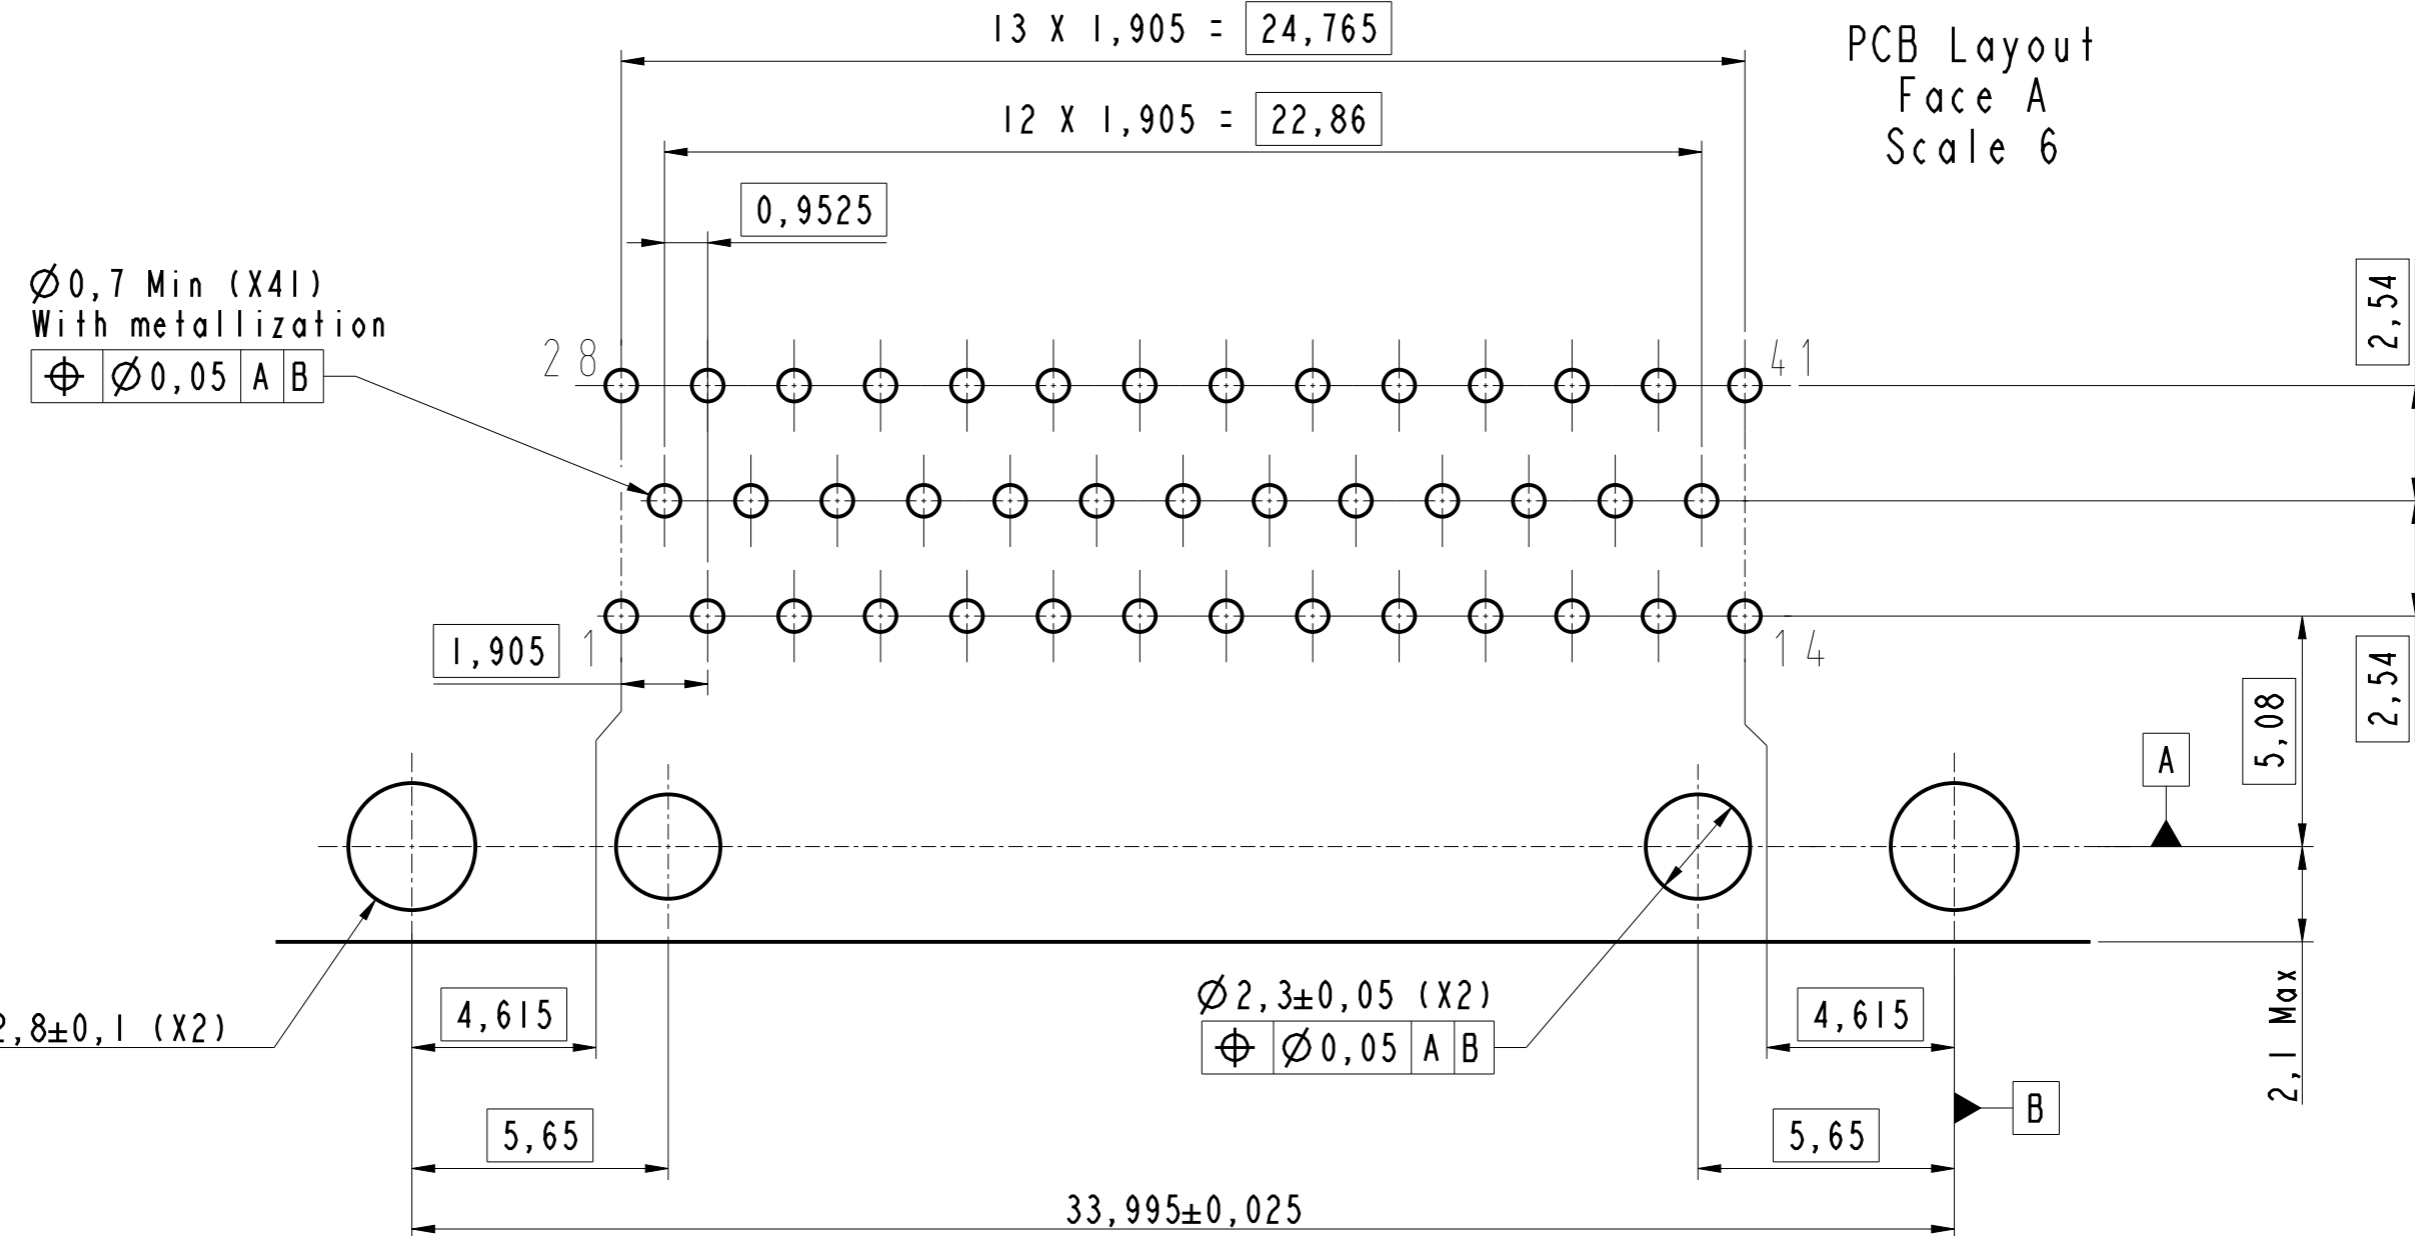

IN THE CONSTANT PURPOSE OF IMPROVING ITS PRODUCTS, AMPHENOL SOCAPEX RESERVES THE RIGHT TO MODIFY ANY DIMENSION OR CHARACTERISTICS.
FM.NPD.0036.THYEZ.PUNE rev C

- Notes:
- Part : HDAS F 041 YCX -XXX XX
 - External dimensions for a male plug with 41 signal contacts type YCX
 - Connector delivered with fittings not assembled, coupling torque : 0,15 Nm
 - Standard OXX : Nickel plated over brass fittings.
Deviation IXX : Passivated stainless steel fittings.
 - Standard XOX : Contacts gold plated (RoHS)
Deviation XIX : Contacts fail Hot dip tinned SnPb (non RoHS) or SnAg (RoHS)

DRAWN BY: S Satpute		UPDATED BY: S Satpute		LAST APPROVED BY: T Carrier	
ALL DIMENSIONS ARE IN MM		AMPHENOL SOCAPEX		ORIGINAL DRAWING DATE: 10/12/18	CONFIGURATION DATA ARE AVAILABLE IN PDM
SCALE: 4				REV: F	PAGE: 1/2
		B.P. 29 74311 THYEZ CEDEX		169-PLC-1425-00	

IN THE CONSTANT PURPOSE OF IMPROVING ITS PRODUCTS, Amphenol Socapex reserves the right to modify any dimension or characteristics. FM.NPD.0036.THYEZ.PUNE rev C

DRAWN BY : S Satpute		UPDATED BY : S Satpute		LAST APPROVED BY : T Carrier	
ALL DIMENSIONS ARE IN MM		AMPHENOL SOCAPEX B.P. 29 74311 THYEZ CEDEX		ORIGINAL DRAWING DATE : 10/12/18	CONFIGURATION DATA ARE AVAILABLE IN PDM
SCALE : 6				REV : F	PAGE : 2/2
				169-PLC-1425-00	