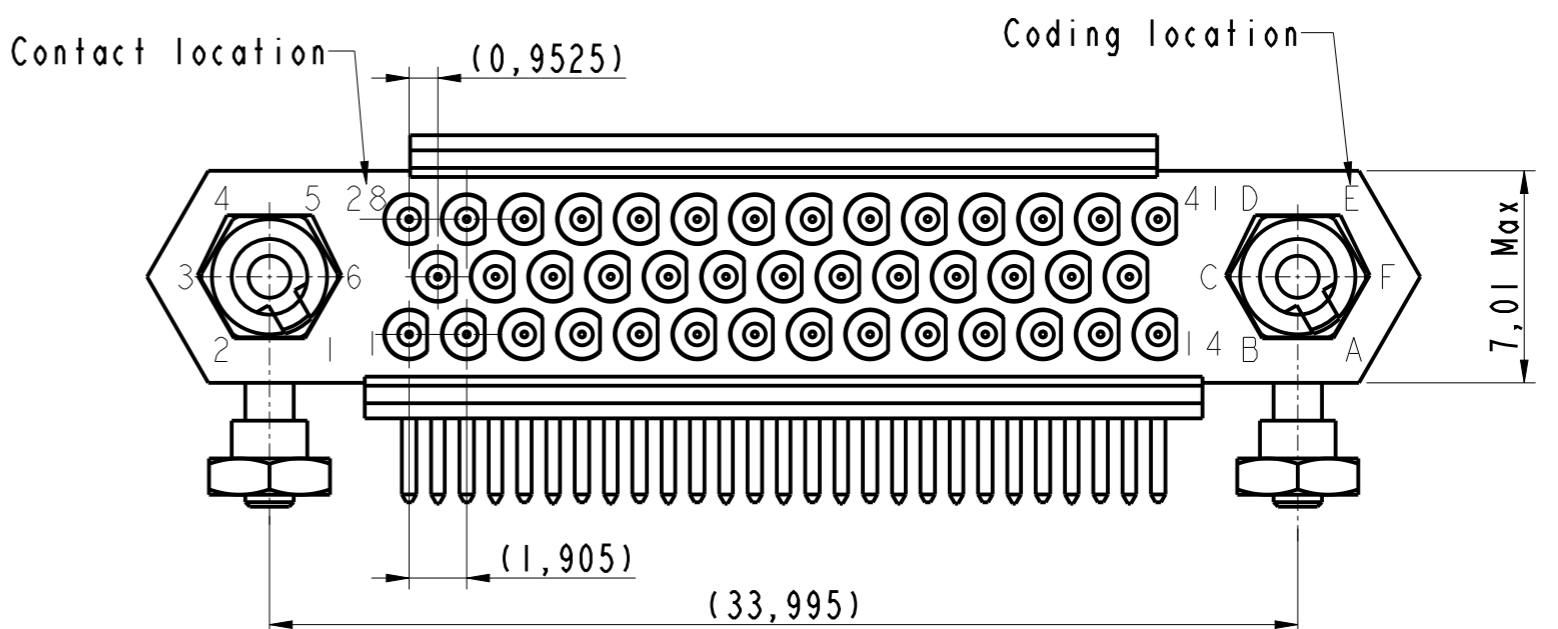

IN THE CONSTANT PURPOSE OF IMPROVING ITS PRODUCTS, AMPHENOL SOCAPEX RESERVES THE RIGHT TO MODIFY ANY DIMENSION OR CHARACTERISTICS.
FM.NPD.0036.THYEZ.PUNE rev C

- Notes:
- Part : HDAS F 041 YCX -XXX XX
 - External dimensions for a male plug with 41 signal contacts type YCX
 - Connector delivered with fittings not assembled, coupling torque : 0,15 Nm
 - Standard OXX : Nickel plated over brass fittings.
Deviation IXX : Passivated stainless steel fittings.
 - Standard XOX : Contacts gold plated (RoHS)
Deviation XIX : Contacts fail Hot dip tinned SnPb (non RoHS) or SnAg (RoHS)

DRAWN BY: S Satpute		UPDATED BY: S Satpute		LAST APPROVED BY: T Carrier	
ALL DIMENSIONS ARE IN MM		AMPHENOL SOCAPEX		ORIGINAL DRAWING DATE: 10/12/18	CONFIGURATION DATA ARE AVAILABLE IN PDM
SCALE: 4				REV: F	PAGE: 1/2
		B.P. 29 74311 THYEZ CEDEX		169-PLC-1425-00	

IN THE CONSTANT PURPOSE OF IMPROVING ITS PRODUCTS, Amphenol Socapex reserves the right to modify any dimension or characteristics. FM.NPD.0036.THYEZ.PUNE rev C

DRAWN BY : S Satpute		UPDATED BY : S Satpute		LAST APPROVED BY : T Carrier	
ALL DIMENSIONS ARE IN MM		AMPHENOL SOCAPEX B.P. 29 74311 THYEZ CEDEX		ORIGINAL DRAWING DATE : 10/12/18	CONFIGURATION DATA ARE AVAILABLE IN PDM
SCALE : 6				REV : F	PAGE : 2/2
				169-PLC-1425-00	