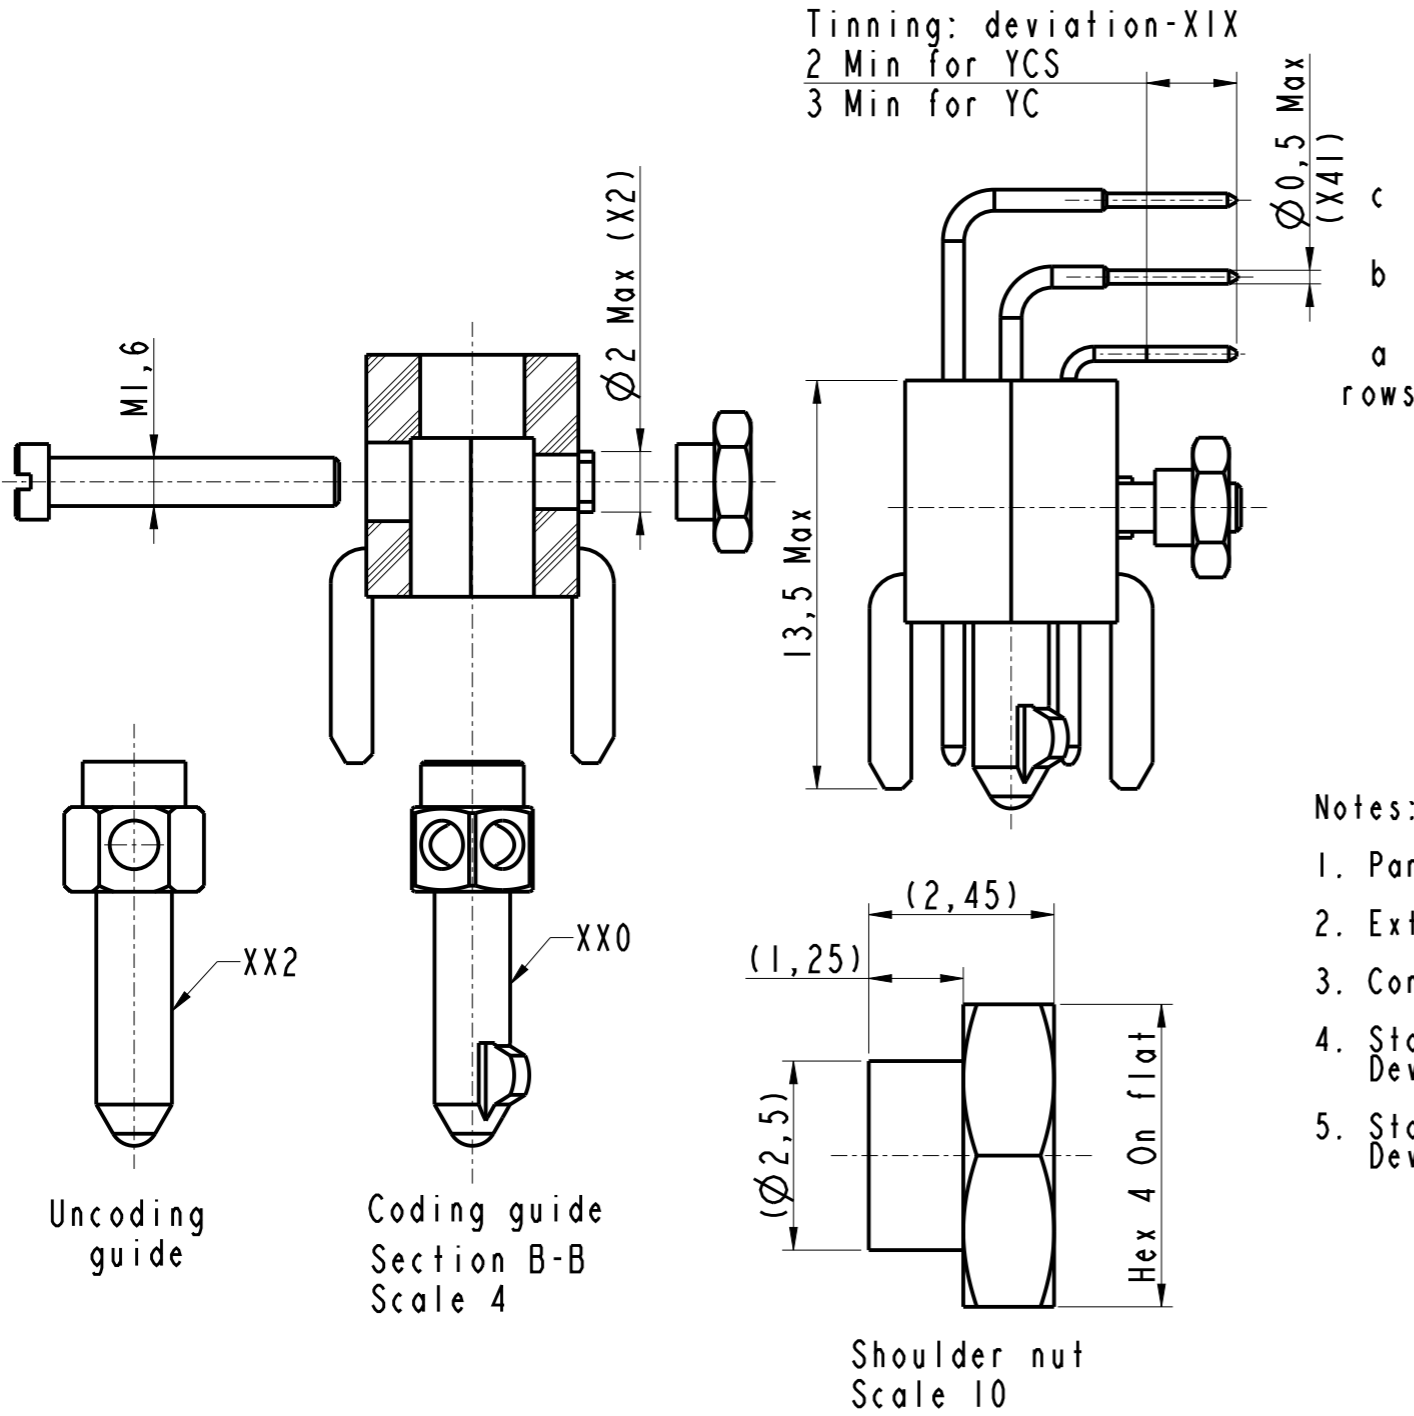

IN THE CONSTANT PURPOSE OF IMPROVING ITS PRODUCTS, AMPHENOL SOCAPEX RESERVES THE RIGHT TO MODIFY ANY DIMENSION OR CHARACTERISTICS.
FM.NPD.0036.THYEZ.PUNE rev C

- Notes:
- Part : HDAS F 041 YCX -XXX XX
 - External dimensions for a male plug with 41 signal contacts type YCX
 - Connector delivered with fittings not assembled, coupling torque : 0,15 Nm
 - Standard OXX : Nickel plated over brass fittings.
Deviation IXX : Passivated stainless steel fittings.
 - Standard XOX : Contacts gold plated (RoHS)
Deviation XIX : Contacts fail Hot dip tinned SnPb (non RoHS) or SnAg (RoHS)

DRAWN BY: S Satpute		UPDATED BY: S Satpute		LAST APPROVED BY: T Carrier	
ALL DIMENSIONS ARE IN MM		AMPHENOL SOCAPEX		ORIGINAL DRAWING DATE: 10/12/18	CONFIGURATION DATA ARE AVAILABLE IN PDM
SCALE: 4				REV: F	PAGE: 1/2
		B.P. 29 74311 THYEZ CEDEX		169-PLC-1425-00	

IN THE CONSTANT PURPOSE OF IMPROVING ITS PRODUCTS, Amphenol Socapex reserves the right to modify any dimension or characteristics. FM.NPD.0036.THYEZ.PUNE rev C

DRAWN BY : S Satpute		UPDATED BY : S Satpute		LAST APPROVED BY : T Carrier	
ALL DIMENSIONS ARE IN MM		AMPHENOL SOCAPEX B.P. 29 74311 THYEZ CEDEX		ORIGINAL DRAWING DATE : 10/12/18	CONFIGURATION DATA ARE AVAILABLE IN PDM
SCALE : 6				REV : F	PAGE : 2/2
				169-PLC-1425-00	