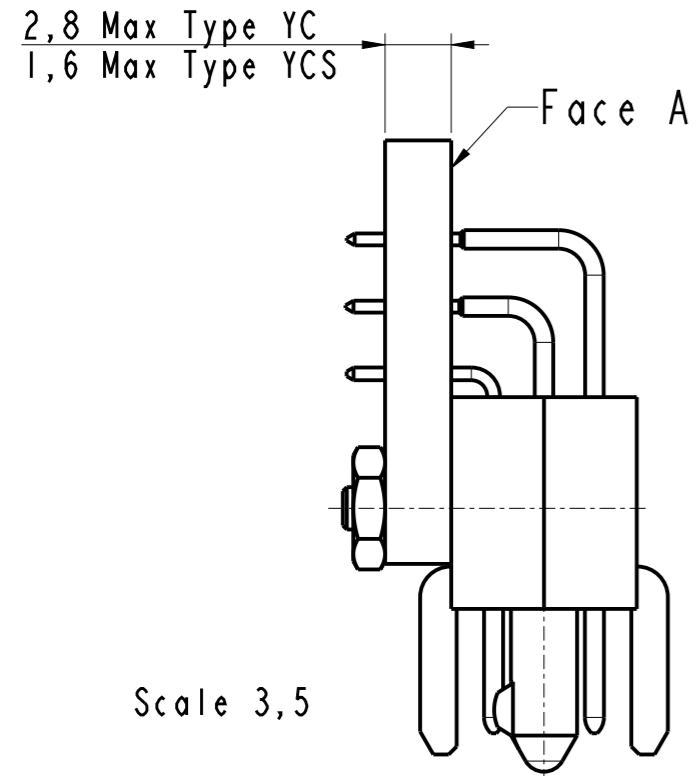

IN THE CONSTANT PURPOSE OF IMPROVING ITS PRODUCTS, AMPHENOL SOCAPEX RESERVES THE RIGHT TO MODIFY ANY DIMENSION OR CHARACTERISTICS.
FM.NPD.0036.THYEZ.PUNE rev C

- Notes:
- Part : HDAS F 041 YCX -XXX XX
 - External dimensions for a male plug with 41 signal contacts type YCX
 - Connector delivered with fittings not assembled, coupling torque : 0,15 Nm
 - Standard OXX : Nickel plated over brass fittings.
Deviation IXX : Passivated stainless steel fittings.
 - Standard XOX : Contacts gold plated (RoHS)
Deviation XIX : Contacts fail Hot dip tinned SnPb (non RoHS) or SnAg (RoHS)

DRAWN BY: S Satpute		UPDATED BY: S Satpute		LAST APPROVED BY: T Carrier	
ALL DIMENSIONS ARE IN MM		AMPHENOL SOCAPEX		ORIGINAL DRAWING DATE: 10/12/18	CONFIGURATION DATA ARE AVAILABLE IN PDM
SCALE: 4				REV: F	PAGE: 1/2
		B.P. 29 74311 THYEZ CEDEX		169-PLC-1425-00	

IN THE CONSTANT PURPOSE OF IMPROVING ITS PRODUCTS, Amphenol Socapex reserves the right to modify any dimension or characteristics. FM.NPD.0036.THYEZ.PUNE rev C

DRAWN BY : S Satpute		UPDATED BY : S Satpute		LAST APPROVED BY : T Carrier	
ALL DIMENSIONS ARE IN MM		AMPHENOL SOCAPEX B.P. 29 74311 THYEZ CEDEX		ORIGINAL DRAWING DATE : 10/12/18	CONFIGURATION DATA ARE AVAILABLE IN PDM
SCALE : 6				REV : F	PAGE : 2/2
				169-PLC-1425-00	