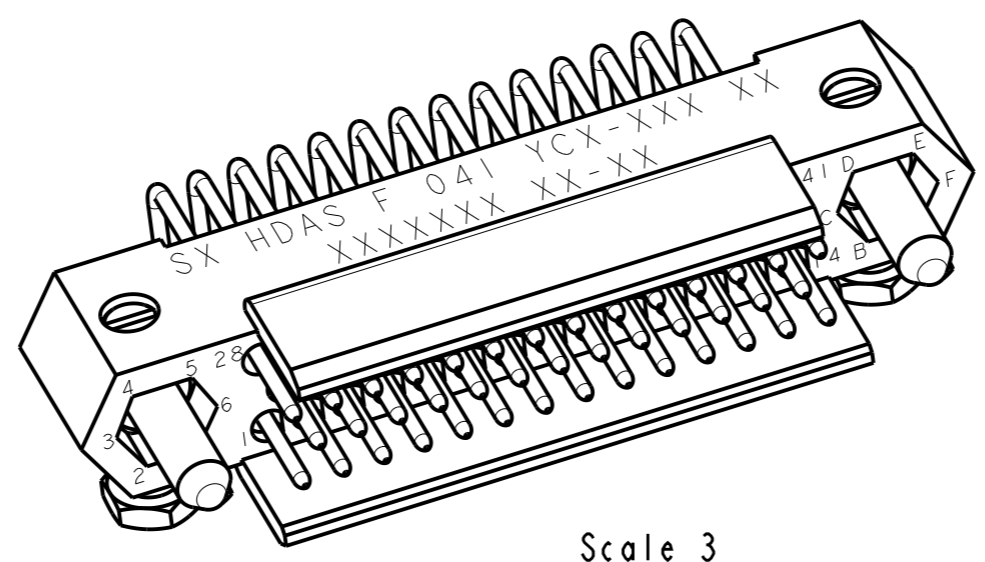

IN THE CONSTANT PURPOSE OF IMPROVING ITS PRODUCTS, AMPHENOL SOCAPEX RESERVES THE RIGHT TO MODIFY ANY DIMENSION OR CHARACTERISTICS.
FM.NPD.0036.THYEZ.PUNE rev C

- Notes:
- Part : HDAS F 041 YCX -XXX XX
 - External dimensions for a male plug with 41 signal contacts type YCX
 - Connector delivered with fittings not assembled, coupling torque : 0,15 Nm
 - Standard OXX : Nickel plated over brass fittings.
Deviation IXX : Passivated stainless steel fittings.
 - Standard XOX : Contacts gold plated (RoHS)
Deviation XIX : Contacts fail Hot dip tinned SnPb (non RoHS) or SnAg (RoHS)

DRAWN BY: S Satpute		UPDATED BY: S Satpute		LAST APPROVED BY: T Carrier	
ALL DIMENSIONS ARE IN MM		AMPHENOL SOCAPEX		ORIGINAL DRAWING DATE: 10/12/18	CONFIGURATION DATA ARE AVAILABLE IN PDM
SCALE: 4				REV: F	PAGE: 1/2
		B.P. 29 74311 THYEZ CEDEX		169-PLC-1425-00	

IN THE CONSTANT PURPOSE OF IMPROVING ITS PRODUCTS, Amphenol Socapex reserves the right to modify any dimension or characteristics. FM.NPD.0036.THYEZ.PUNE rev C

DRAWN BY : S Satpute		UPDATED BY : S Satpute		LAST APPROVED BY : T Carrier	
ALL DIMENSIONS ARE IN MM		AMPHENOL SOCAPEX B.P. 29 74311 THYEZ CEDEX		ORIGINAL DRAWING DATE : 10/12/18	CONFIGURATION DATA ARE AVAILABLE IN PDM
SCALE : 6				REV : F	PAGE : 2/2
				169-PLC-1425-00	