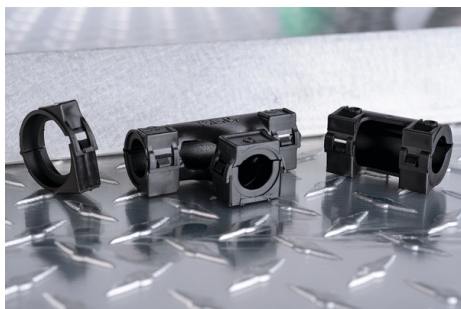

Specification Sheet

Part Number: 167-00217

Living hinge allows harness serviceability and reduces assembly time. Internal ribs affix to exterior of tubing which prevents slipping during tension or movement.

Snap-on connection makes installations quick and easy and increases efficiencies in harness assembly.

Junction point outlets offer additional areas to branch off wires and prevents wires from sliding or accidental removal from tubing.

Improves aesthetics of assembled wire harness.

No tools required to disassemble.

Hinged Convoluted Tubing Endclamp Fitting, 0.44", PP, Black, 5000/pkg

Article Number 167-00217

Type CTHC-EC4

Color Black (BK)

Quantity Per carton

Product Description	Convuluted Loom fittings are single piece hinged connectors that simply snap-on over slit and unslit loom tubing to secure wire branchouts or, connect different tubing diameters. The unique wrap around design makes installation easier and more efficient, while the unique junction points make easy branchouts that keep wires from sliding out of the tubing and eliminates need for secondary taping operation. The polypropylene material creates a sleek assembly and improves the appearance of the entire wiring assembly.
Short Description	Hinged Convuluted Tubing Endclamp Fitting, 0.44", PP, Black, 5000/pkg
Global Part Name	CTHC-EC4-PP-BK
Variant	Clamps
Diameter D (Imperial)	0.44
Diameter D (Metric)	11.2
Material	Polypropylene (PP)
Material Shortcut	PP
Flammability	UL 94 HB
Halogen Free	Yes
UV Resistant (Yes/No)	No
Operating Temperature	-4°F to +194°F (-20°C to +90°C)