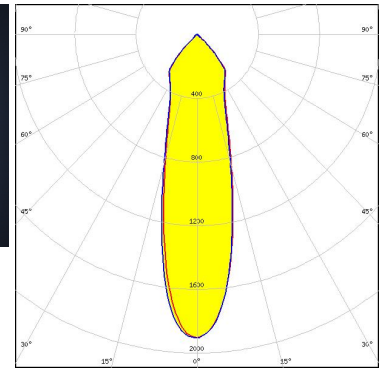

CREE LED

LED XHP50
FWHM / FWTM 27.0° / 86.0°
Efficiency 92 %
Peak intensity 1.9 cd/lm
LEDs/each optic 1
Light colour White
Required components: