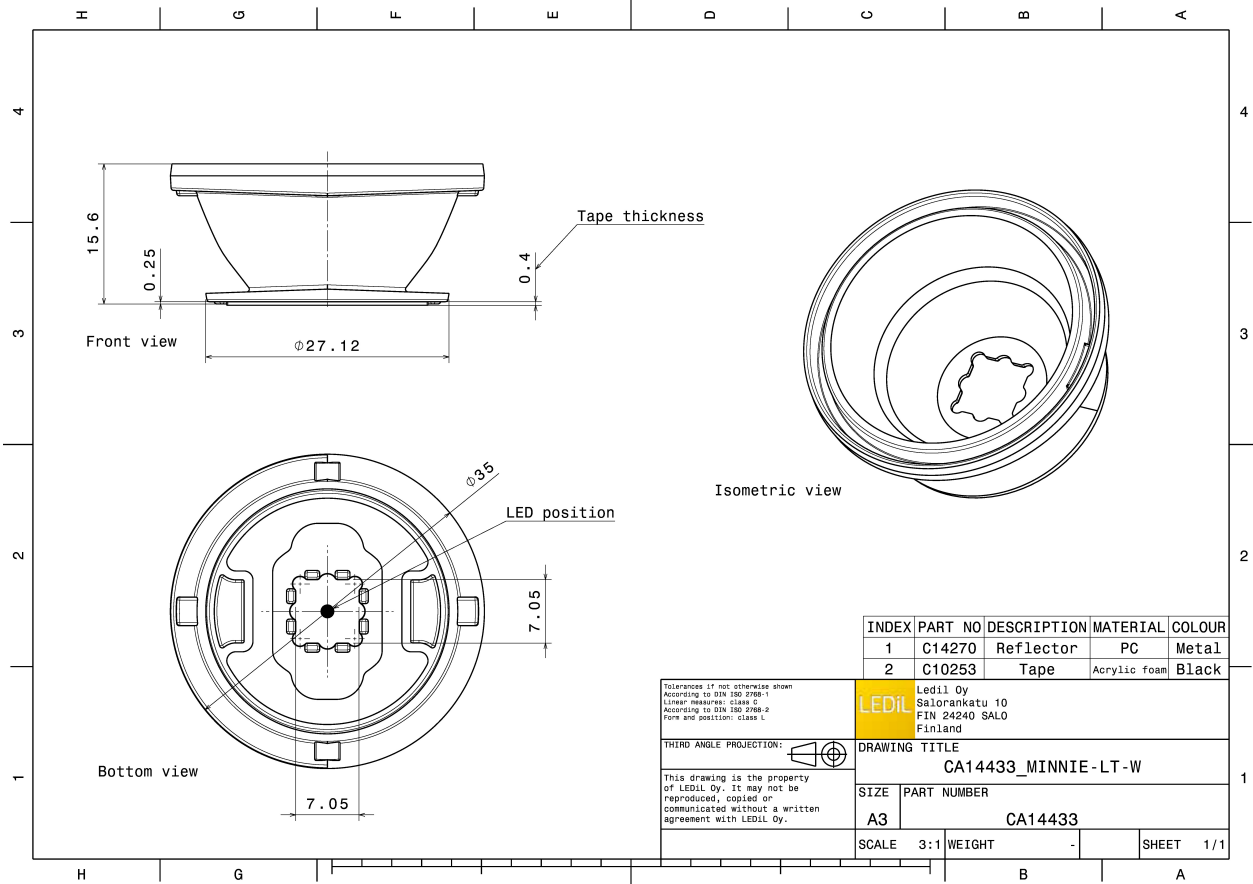

See also our general installation guide: www.ledil.com/installation_guide