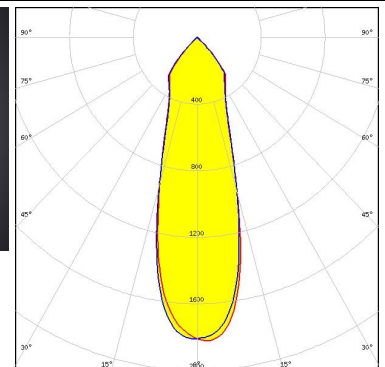

plessey

LED PLW7070
FWHM / FWTM 31.0° / 85.0°
Efficiency 90 %
Peak intensity 1.8 cd/lm
LEDs/each optic 1
Light colour White
Required components: