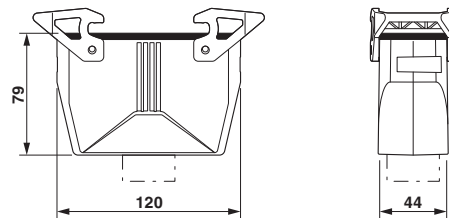

Coupling housings B24, With double locking latch, Material: Die-cast aluminum, salt water resistant, Cable outlets: 1, straight, Height: 77 mm, Cable gland: none, Gland: no, 1x M40, Standard

Why buy this product

- good shielding in the event of electromagnetic interference

Key Commercial Data

Packing unit	1 STK
Custom tariff number	85389099
Country of origin	China

Technical data

Dimensions

Height	77 mm
Width	44 mm
Length	120 mm

Housing - HC-STA-B24-CHWD-1TTM40-ELC-AL - 1412743

Technical data

General

Note	for contact inserts HC-B24, BB46, D64, DD108, HV10/16, M
Size	B24
Housing type	Coupling housings
Locking type	With double locking latch
No. of cable outlets	1
Cable exit	straight
Screw connection	none
Type of the screw connection	1x M40
Housing material	Die-cast aluminum, salt water resistant
Housing surface material	Uncoated
Seal material	NBR, conductive
Material lock	PA

Drawings

Dimensional drawing

Dimensional drawing

Classifications

eCl@ss

eCl@ss 5.1	27143424
eCl@ss 6.0	27143423
eCl@ss 8.0	27440202
eCl@ss 9.0	27440202

ETIM

ETIM 5.0	EC000437
----------	----------