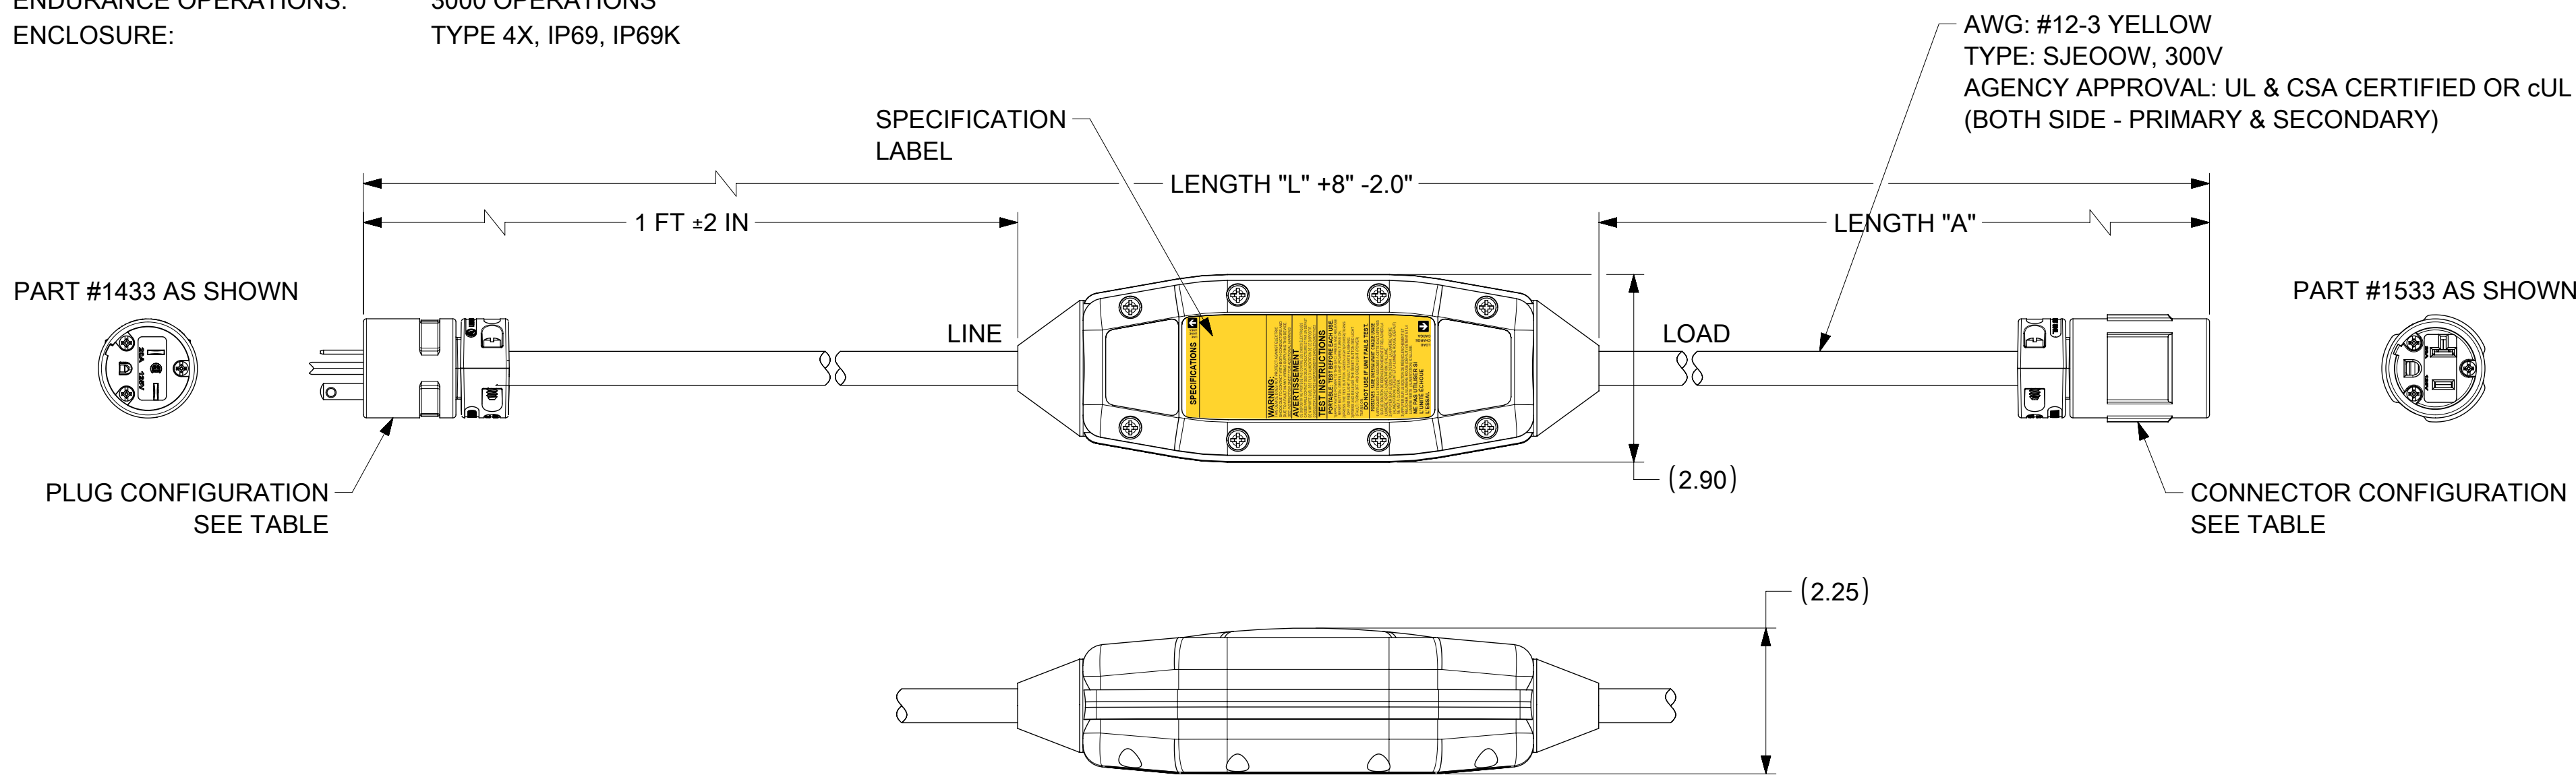

TECHNICAL

AGENCY APPROVAL: SEE TABLE
 RATED SUPPLY VOLTAGE: 120VAC
 RATED CURRENT: UP TO 20 AMPS
 RESET TYPE: SEE TABLE
 OPERATING FREQUENCY: 60 Hz
 TYPE: CLASS A
 GROUND TRIP CURRENT: 5mA +/- 1mA
 OVERLOAD CURRENT: 120 AMPS, 50% INDUCTIVE
 INSULATION VOLTAGE: 1,500 VRMS - 1 MINUTE
 ENDURANCE OPERATIONS: 3000 OPERATIONS
 ENCLOSURE: TYPE 4X, IP69, IP69K

MATERIAL NO.	ENGINEERING NO.	LENGTH "L"	LENGTH "A"	POWER-UP	LINE PLUG	LOAD CONNECTOR	AGENCY APPROVAL
1301530109	20051-0A	2 FT 9 IN	1 FT	AUTO	NONE	NONE	NONE
1301530112	20051-1A	2 FT 9 IN	1 FT	AUTO	1433	1533	cULus
1301530120	20051-6A	7 FT 9 IN	6 FT	AUTO	1433	1533	cULus
1301530117	20051-25A	26 FT 9 IN	25 FT	AUTO	1433	1533	cULus
1301530110	20051-0M	2 FT 9 IN	1 FT	MANUAL	NONE	NONE	NONE
1301530113	20051-1M	2 FT 9 IN	1 FT	MANUAL	1433	1533	cULus
1301530121	20051-6M	7 FT 9 IN	6 FT	MANUAL	1433	1533	cULus
1301530118	20051-25M	26 FT 9 IN	25 FT	MANUAL	1433	1533	cULus
1301530227	130153-0227	2 FT 9 IN	1 FT	MANUAL	NONE	1547	NONE
1301530228	130153-0228	2 FT 9 IN	1 FT	MANUAL	2647	1533	cULus
1301530231	130153-0231	4 FT	26.9 IN	MANUAL	NONE	2747	NONE