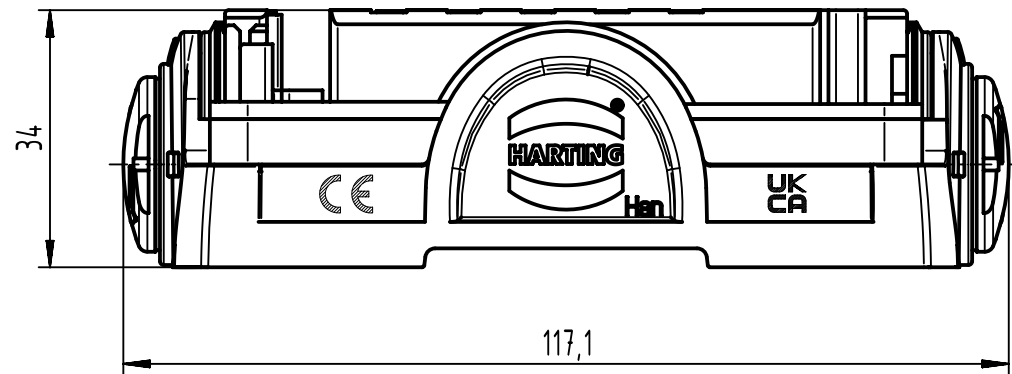

push
button
metalised

| | | | | | | | |
|---|--|--|--|--------------------------|-----------------------------|--|------------------------|
|  | All Dimensions in mm Original Size DIN A4 | | Scale 1:1 | Free size tol. | | Ref. | |
| | | | | | | Sub. | |
|  | All rights reserved | | Created by HELLMANN | Inspected by GERB | Standardisation SAP_WFRT | Date 2022-02-24 | State Final Release |
| | Department EL PD | | Title Han-Yellock 60 carrier hood push button | | | Doc-Key / ECM-Nr. 100538454/UGD/005/B 500000211727 | |
| HARTING D-32339 Espelkamp | | | Type TB | Number 11 12 600 0114 | | Rev. B | Page 1/1 |