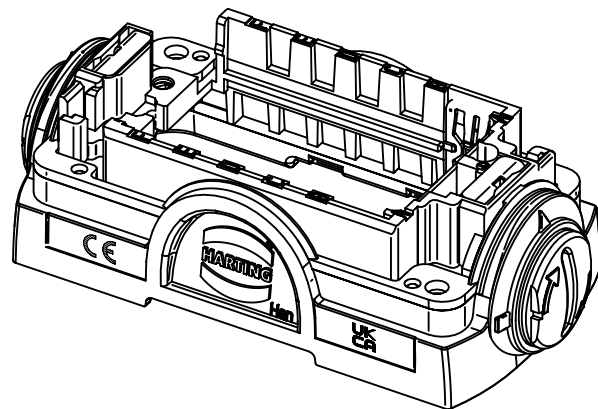

push
button
metalised

| | | | | | | | |
|---|--|--|--|--------------------------|-----------------------------|--|------------------------|
|  | All Dimensions in mm Original Size DIN A4 | | Scale 1:1 | Free size tol. | | Ref. | |
| | | | | | | Sub. | |
|  | All rights reserved | | Created by HELLMANN | Inspected by GERB | Standardisation SAP_WFRT | Date 2022-02-24 | State Final Release |
| | Department EL PD | | Title Han-Yellock 60 carrier hood push button | | | Doc-Key / ECM-Nr. 100538454/UGD/005/B 500000211727 | |
| HARTING D-32339 Espelkamp | | | Type TB | Number 11 12 600 0114 | | Rev. B | Page 1/1 |