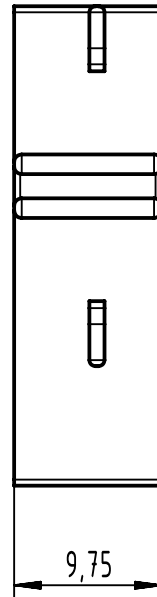

1 2 3 4 5 6

A

B

C

D

	All Dimensions in mm Original Size DIN A4		Scale 2:1	Free size tol.		Ref.	
			Created by BALSAN	Inspected by 402602	Standardisation	Date 2022-11-16	State Final Release
All rights reserved Department EL PD		Title Han Yellock Module QL 10A, 1,5qmm				Doc-Key / ECM-Nr. 100232776/UGD/002/D 500000230218	
HARTING D-32339 Espelkamp		Type TB	Number 11 05 105 2634			Rev. D	Page 1/1