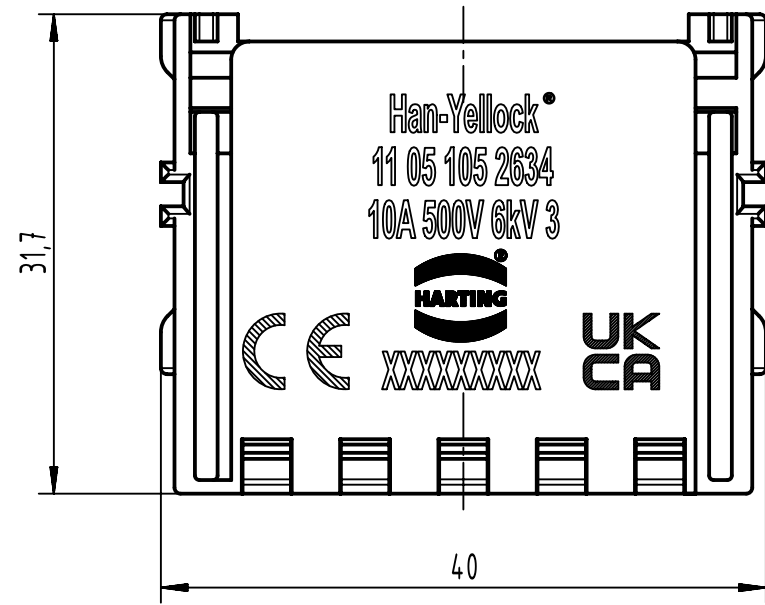

1 2 3 4 5 6

A

B

C

D

	All Dimensions in mm Original Size DIN A4		Scale 2:1	Free size tol.		Ref.	
			Created by BALSAN	Inspected by 402602	Standardisation	Date 2022-11-16	State Final Release
All rights reserved Department EL PD		Title Han Yellock Module QL 10A, 1,5qmm				Doc-Key / ECM-Nr. 100232776/UGD/002/D 500000230218	
HARTING D-32339 Espelkamp		Type TB	Number 11 05 105 2634			Rev. D	Page 1/1