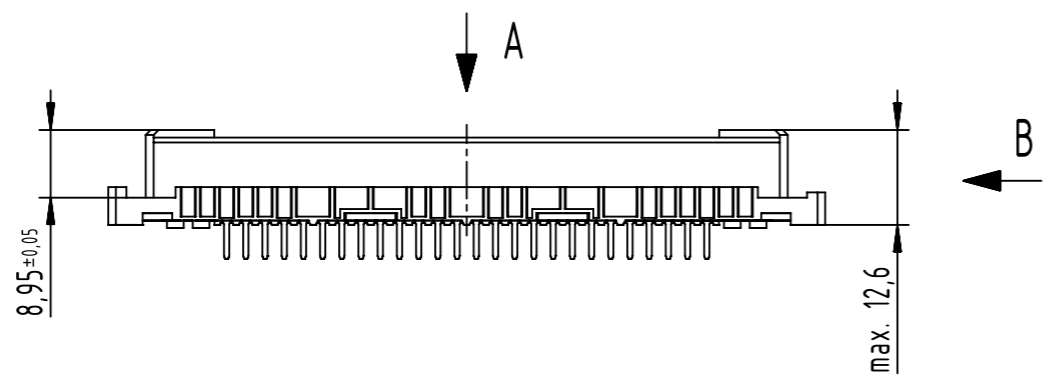

78 solder contacts
 ☒ = solder contact
 □ = position without contact

further information see product data sheet

09 03 278 6805	2
part no.	performance level

All rights reserved Department EL PD HARTING D-32339 Espelkamp	All Dimensions in mm Original Size DIN A3	Scale 1:1 Free size tol. IEC 60603-2	Ref. Sub.	Created by STORCK	Inspected by LEHNERT	Standardisation	Date 2021-09-22	State Final Release
	Title DIN Signal type M78+2 female solder 4.5 78-pole							Doc-Key / ECM-Nr. 100072218/UGD/067/E 50000202766
		Type TB	Number 0903278X805		Rev. E	Page 1/1		