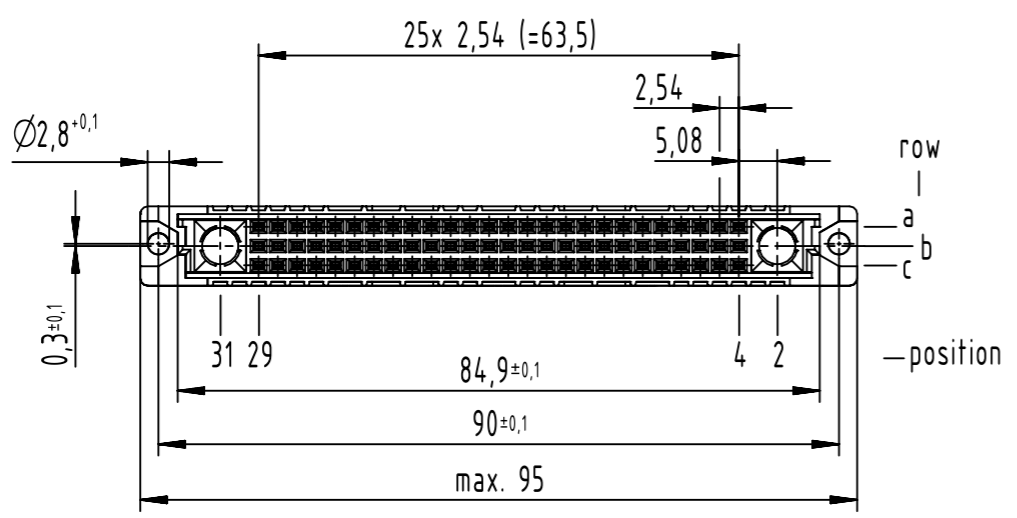

78 solder contacts
 ☒ = solder contact
 □ = position without contact

further information see product data sheet

09 03 278 6805	2
part no.	performance level

All rights reserved Department EL PD HARTING D-32339 Espelkamp	All Dimensions in mm Original Size DIN A3	Scale 1:1 Free size tol. IEC 60603-2	Ref. Sub.	Created by STORCK	Inspected by LEHNERT	Standardisation	Date 2021-09-22	State Final Release
	Title DIN Signal type M78+2 female solder 4.5 78-pole							Doc-Key / ECM-Nr. 100072218/UGD/067/E 50000202766
		Type TB	Number 0903278X805		Rev. E	Page 1/1		