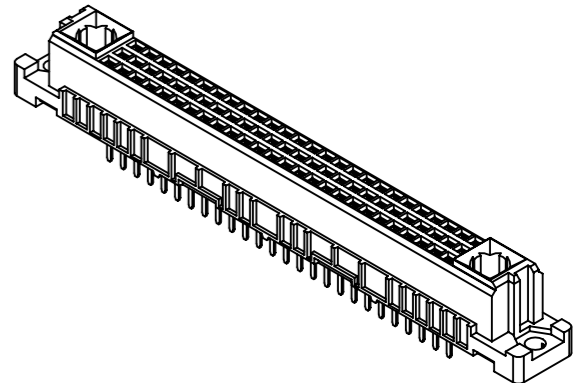

78 solder contacts
 ☒ = solder contact
 □ = position without contact

further information see product data sheet

09 03 278 6805	2
part no.	performance level

All rights reserved Department EL PD HARTING D-32339 Espelkamp	All Dimensions in mm Original Size DIN A3	Scale 1:1 Free size tol. IEC 60603-2	Ref. Sub.	Created by STORCK	Inspected by LEHNERT	Standardisation	Date 2021-09-22	State Final Release
	Title DIN Signal type M78+2 female solder 4.5 78-pole							Doc-Key / ECM-Nr. 100072218/UGD/067/E 50000202766
		Type TB	Number 0903278X805		Rev. E	Page 1/1		