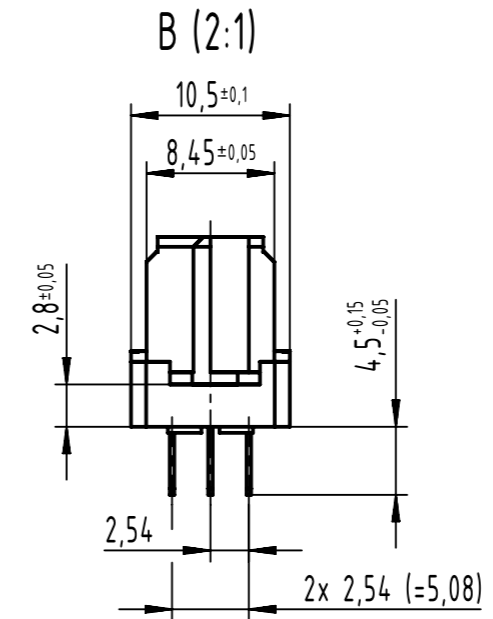

78 solder contacts
 ☒ = solder contact
 □ = position without contact

further information see product data sheet

09 03 278 6805	2
part no.	performance level

All rights reserved Department EL PD HARTING D-32339 Espelkamp	All Dimensions in mm Original Size DIN A3	Scale 1:1 Free size tol. IEC 60603-2	Ref. Sub.	Created by STORCK	Inspected by LEHNERT	Standardisation	Date 2021-09-22	State Final Release
	Title DIN Signal type M78+2 female solder 4.5 78-pole							Doc-Key / ECM-Nr. 100072218/UGD/067/E 50000202766
		Type TB	Number 0903278X805		Rev. E	Page 1/1		