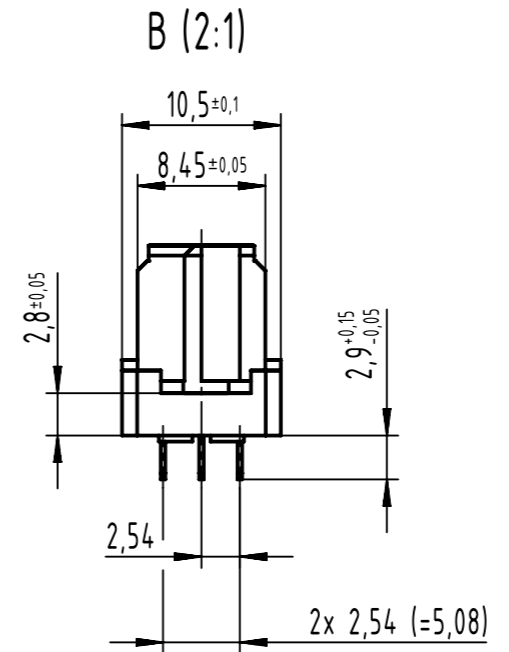

78 solder contacts  
 ☒ = solder contact  
 □ = position without contact

further information see product data sheet

09 03 278 6804	2
part no.	performance level

All rights reserved Department EL PD HARTING D-32339 Espelkamp	All Dimensions in mm Original Size DIN A3	Scale 1:1	Free size tol. IEC 60603-2	Ref. Sub.
	Created by STORCK	Inspected by LEHNERT	Standardisation	Date 2021-09-22
Title DIN Signal type M78+2 female solder 2.9 78-pole				Doc-Key / ECM-Nr. 100072218/UGD/065/E 50000202766
Type TB		Number 0903278X804		Rev. E
				Page 1/1