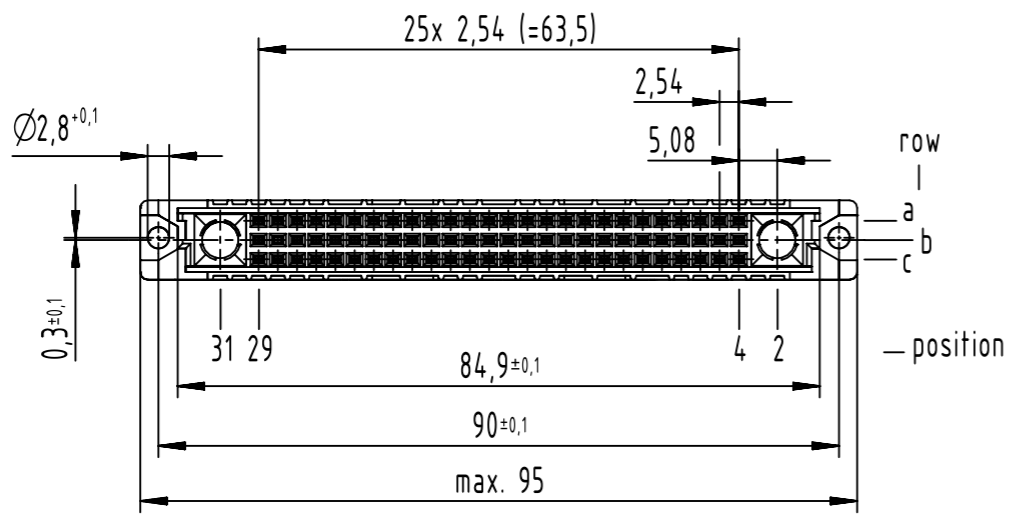

78 solder contacts  
 ☒ = solder contact  
 □ = position without contact

further information see product data sheet

09 03 278 6804	2
part no.	performance level

All rights reserved Department EL PD HARTING D-32339 Espelkamp	All Dimensions in mm Original Size DIN A3	Scale 1:1	Free size tol. IEC 60603-2	Ref. Sub.
	Created by STORCK	Inspected by LEHNERT	Standardisation	Date 2021-09-22
Title DIN Signal type M78+2 female solder 2.9 78-pole				Doc-Key / ECM-Nr. 100072218/UGD/065/E 50000202766
Type TB		Number 0903278X804		Rev. E
				Page 1/1