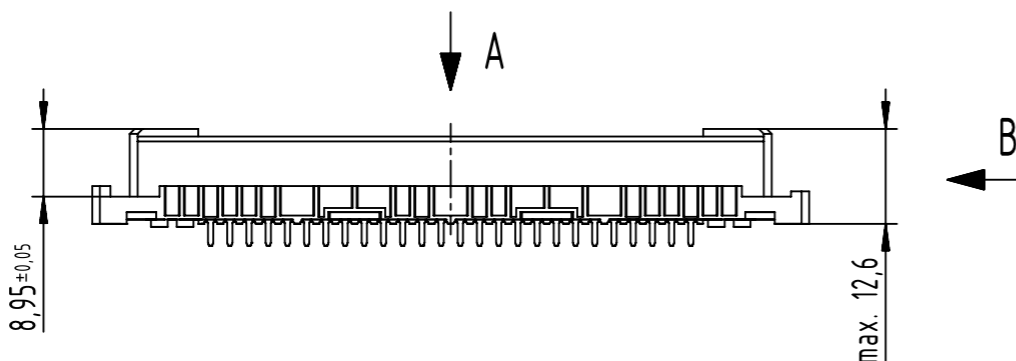

78 solder contacts  
 ☒ = solder contact  
 □ = position without contact

further information see product data sheet

09 03 278 6804	2
part no.	performance level

All rights reserved Department EL PD HARTING D-32339 Espelkamp	All Dimensions in mm Original Size DIN A3	Scale 1:1	Free size tol. IEC 60603-2	Ref. Sub.
	Created by STORCK	Inspected by LEHNERT	Standardisation	Date 2021-09-22
Title DIN Signal type M78+2 female solder 2.9 78-pole				Doc-Key / ECM-Nr. 100072218/UGD/065/E 50000202766
Type TB		Number 0903278X804		Rev. E
				Page 1/1