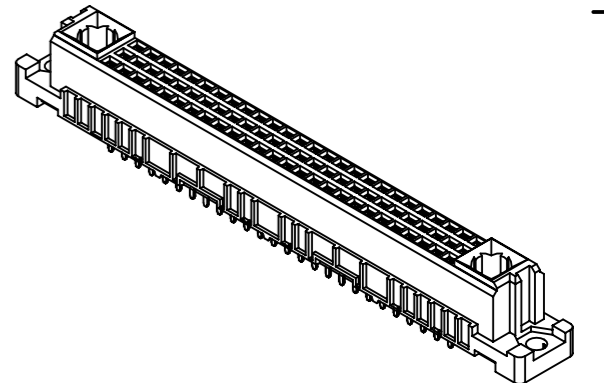

78 solder contacts  
 ☒ = solder contact  
 □ = position without contact

further information see product data sheet

09 03 278 6804	2
part no.	performance level

All rights reserved Department EL PD HARTING D-32339 Espelkamp	All Dimensions in mm Original Size DIN A3	Scale 1:1	Free size tol. IEC 60603-2	Ref. Sub.
	Created by STORCK	Inspected by LEHNERT	Standardisation	Date 2021-09-22
Title DIN Signal type M78+2 female solder 2.9 78-pole				Doc-Key / ECM-Nr. 100072218/UGD/065/E 50000202766
Type TB		Number 0903278X804		Rev. E
				Page 1/1